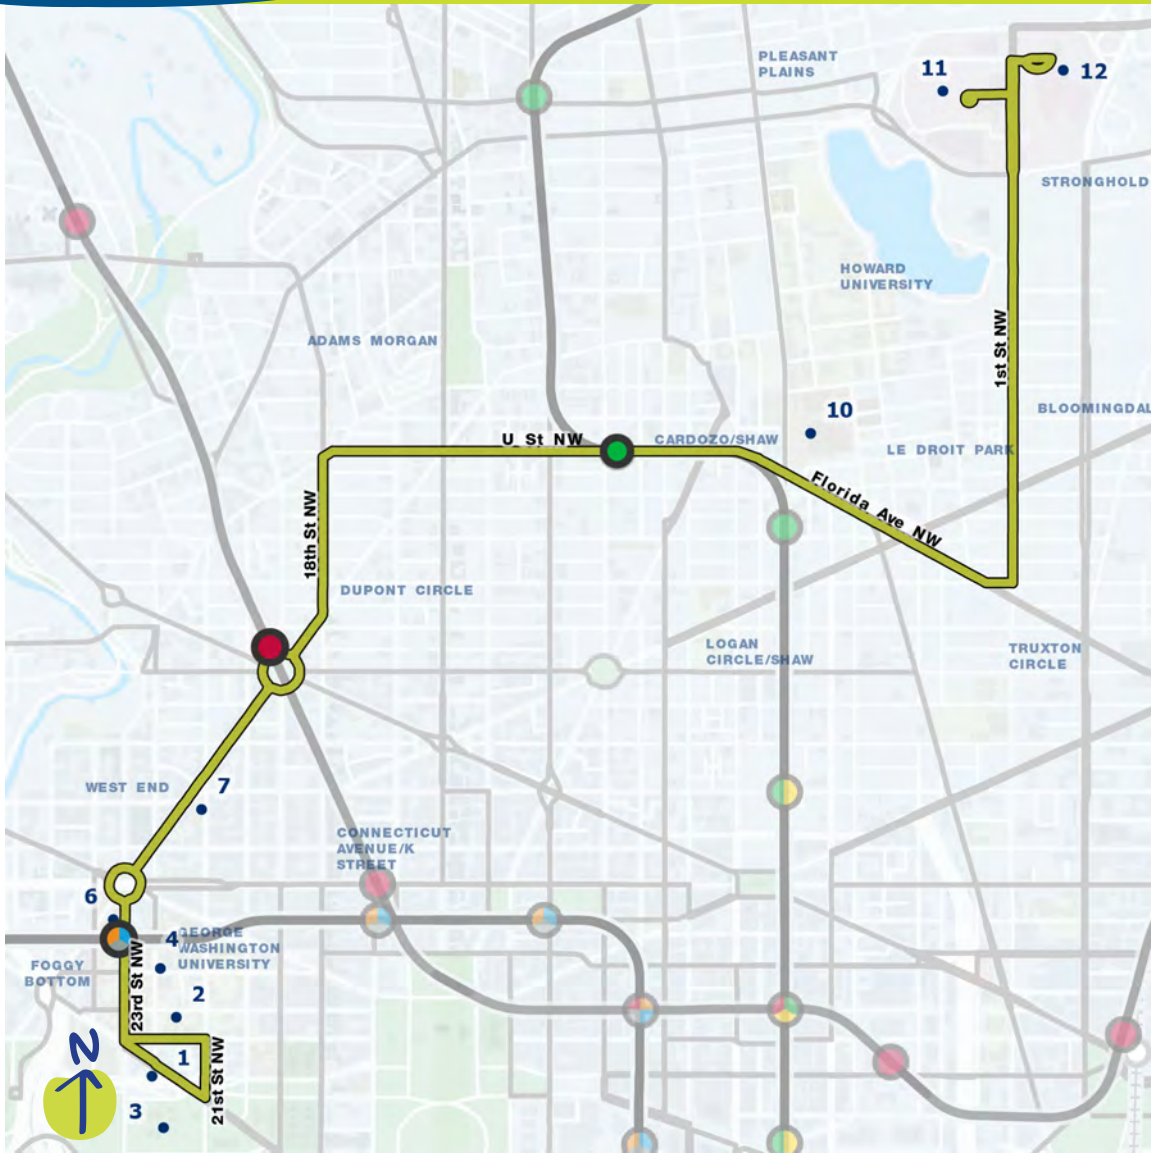

Fort Totten - Union Market

Proposed service in the draft Visionary Network

Compare to these current routes:

Metrobus 60, P6

Where will this route go? ↘

- 1 Fort Totten Metro Station
- 2 University of the District of Columbia - Bertie Backus Campus
- 3 Walmart
- 4 Catholic University of America
- 5 Edgewood Recreation Center
- 6 Rhode Island Ave Metro Station
- 7 McKinley Technology High School
- 8 NoMa-Gallaudet U Metro Station
- 9 Union Market

Foggy Bottom - Washington Hospital Center

Proposed service in the draft Visionary Network

Compare to these current routes:

Metrobus G2

Where will this route go? ↘

- 1 Harry S. Truman Building
- 2 School Without Walls High School
- 3 Ralph J. Bunche Library
- 4 The George Washington University
- 5 Foggy Bottom-GWU Metro Station
- 6 George Washington University Hospital
- 7 St John's Community Center
- 8 Dupont Circle Metro Station
- 9 U Street Metro Station
- 10 Howard University Hospital
- 11 Washington Hospital Center
- 12 VA Medical Center