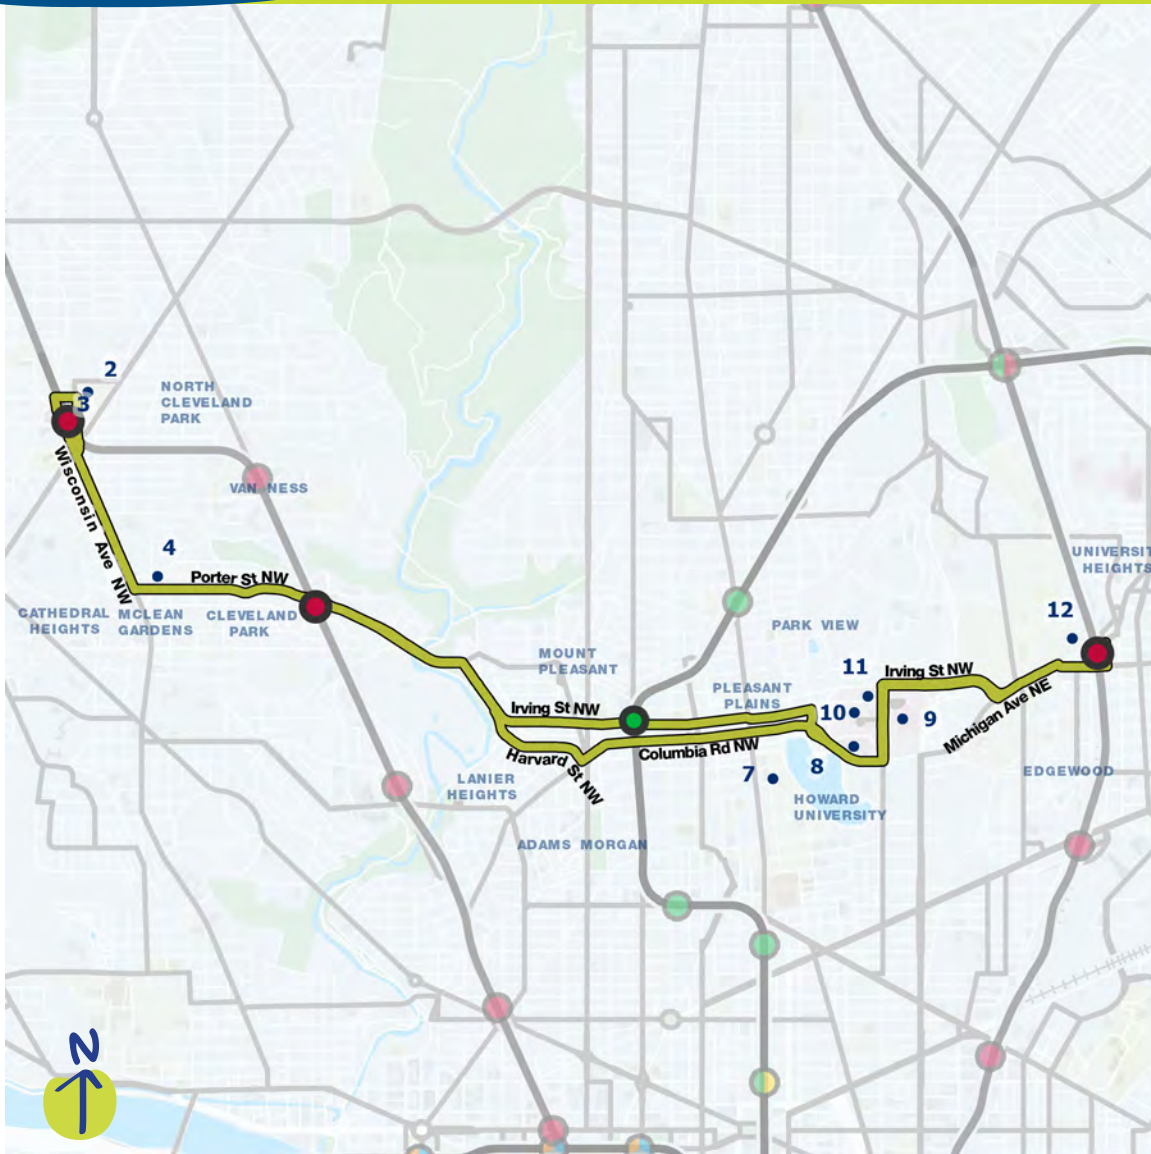

Visionary Draft

Current Bus Service

Visionary Draft 24hr Service

Tenleytown - Brookland/CUA

Proposed service in the draft Visionary Network

Compare to these current routes:

Metrobus H2, H4

Where will this route go? ↘

- 1 Tenleytown-AU Metro Station
- 2 Jackson-Reed High School
- 3 Tenley-Friendship Neighborhood Library
- 4 Hearst Recreation Center
- 5 Cleveland Park Metro Station
- 6 Columbia Heights Metro Station
- 7 Howard University
- 8 Children's National Hospital
- 9 Washington DC VA Medical Center
- 10 MedStar Washington Hospital Center
- 11 MedStar National Rehabilitation Hospital
- 12 Catholic University
- 13 Brookland-CUA Metro Station

Fort Totten - Franklin Square

Proposed service in the draft Visionary Network

Compare to these current routes:

Metrobus 80, D6, P6

Where will this route go? ↘

- 1 Fort Totten Metro Station
- 2 University of the District of Columbia - Bertie Backus Campus
- 3 Turkey Thicket Recreation Center
- 4 Brookland-CUA Metro Station
- 5 Catholic University of America
- 6 Trinity Washington University
- 7 Harry Thomas Recreation Center
- 8 Union Station Metro Station
- 9 Judiciary Square Metro Station
- 10 Metro Center Metro Station
- 11 McPherson Sq Metro Station