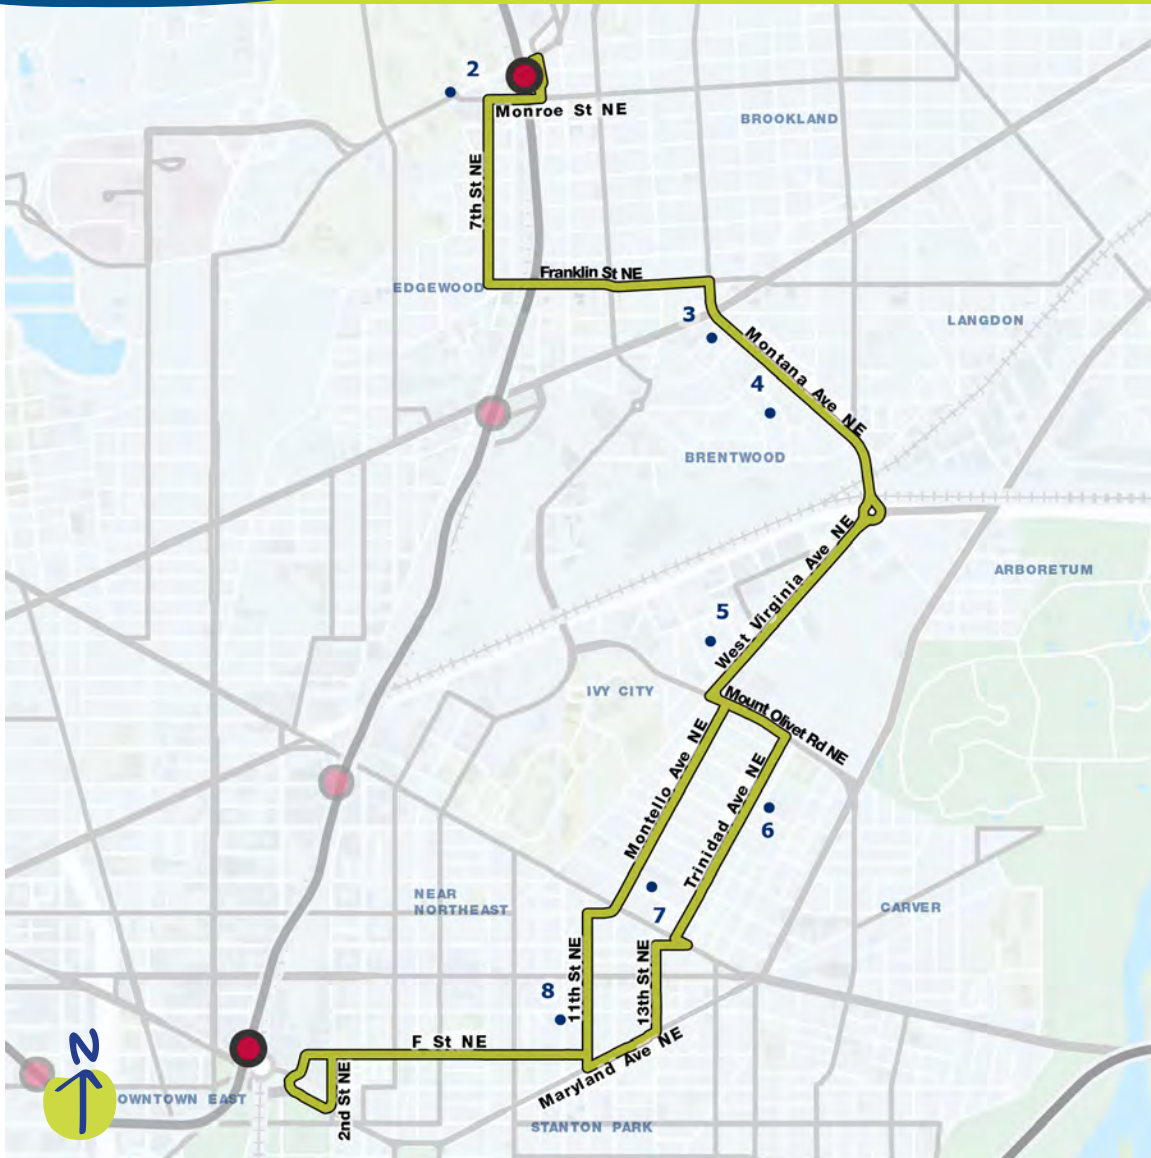

Brookland/CUA - Union Station

Proposed service in the draft Visionary Network

Compare to these current routes:

Metrobus D4, D8

Where will this route go? ↘

- 1 Brookland-CUA Metro Station
- 2 Catholic University of America
- 3 Brookland Manor Recreation Center
- 4 Brentwood Recreation Center
- 5 Ivy City
- 6 Trinidad Recreation Center
- 7 Joseph H. Cole Recreation Center
- 8 Sherwood Recreation Center
- 9 Union Station Metro Station

Brookland/CUA - Fort Lincoln

Proposed service in the draft Visionary Network

Compare to these current routes:

Metrobus H6

Where will this route go? ↘

- 1 Brookland-CUA Metro Station
- 2 Turkey Thicket Recreation Center
- 3 Langdon Park Recreation Center
- 4 Shops at Dakota Crossing / Fort Lincoln