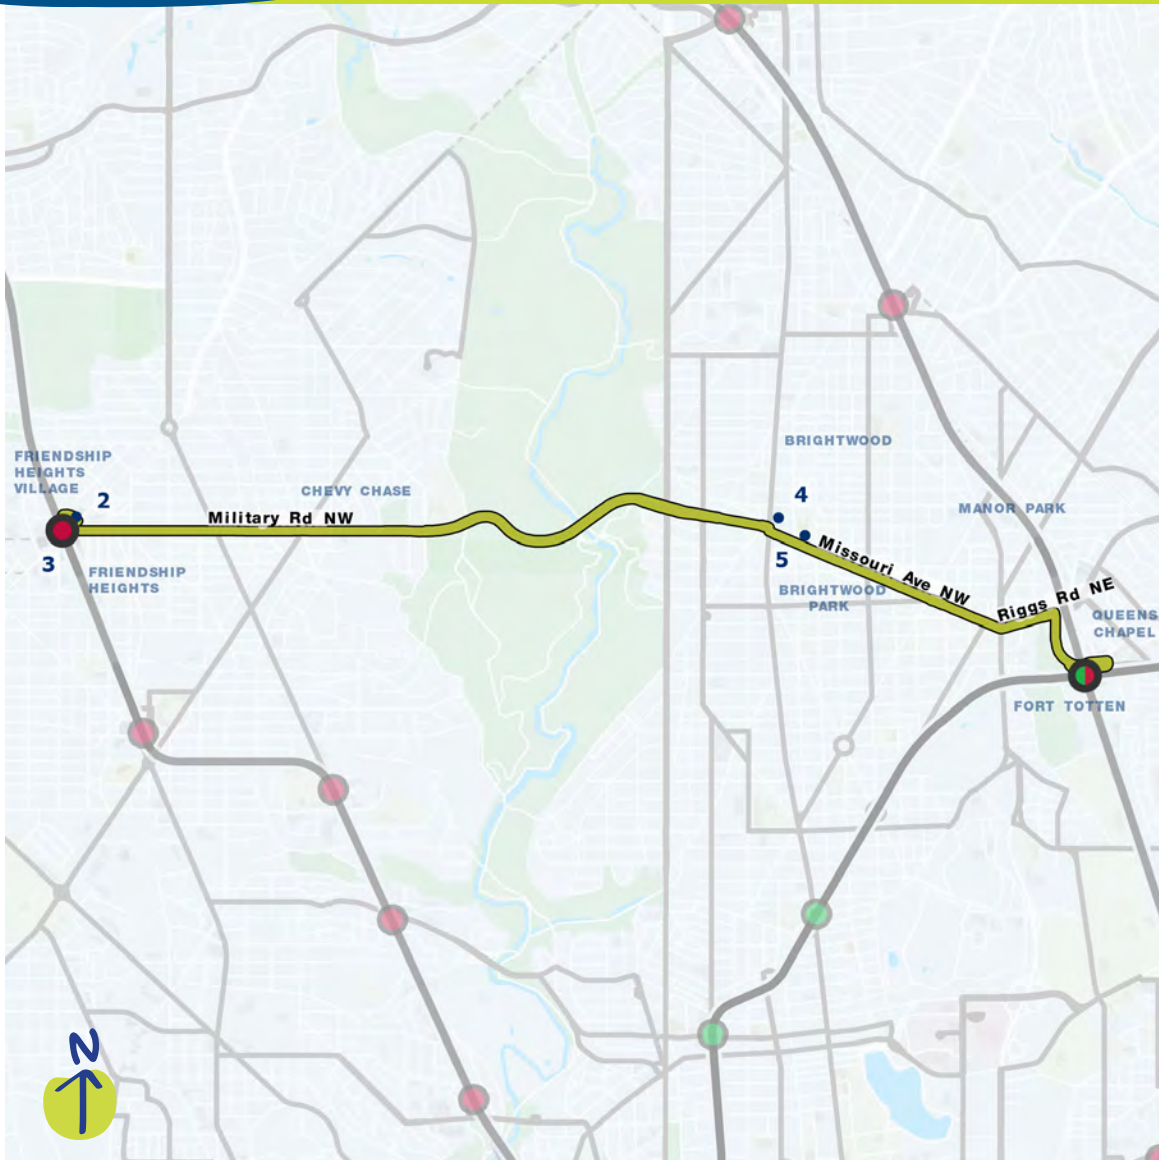

Sibley Hospital - Fort Totten

Proposed service in the draft Visionary Network

Compare to these current routes:

Metrobus E4, M4

Where will this route go? ↘

- 1 Sibley Memorial Hospital
- 2 American University
- 3 Tenley-Friendship Neighborhood Library
- 4 Tenleytown-AU Metro Station
- 5 Jackson-Reed High School
- 6 Fort Totten Metro Station

Friendship Heights - Fort Totten

Proposed service in the draft Visionary Network

Compare to these current routes:

Metrobus E4

Where will this route go? ↘

- 1 Friendship Heights Metro Station
- 2 Amazon Fresh
- 3 Whole Foods Market
- 4 Walmart
- 5 Paul Public Charter School
- 6 Fort Totten Metro Station

Colorado Terminal - Brookland/CUA

Proposed service in the draft Visionary Network

Compare to these current routes:

Metrobus 60, H8, H9

Where will this route go? ↘

- 1 Colorado Terminal
- 2 Hamilton Recreation Center
- 3 Roosevelt High School
- 4 Petworth Recreation Center
- 5 Brookland/CUA Metro Station 