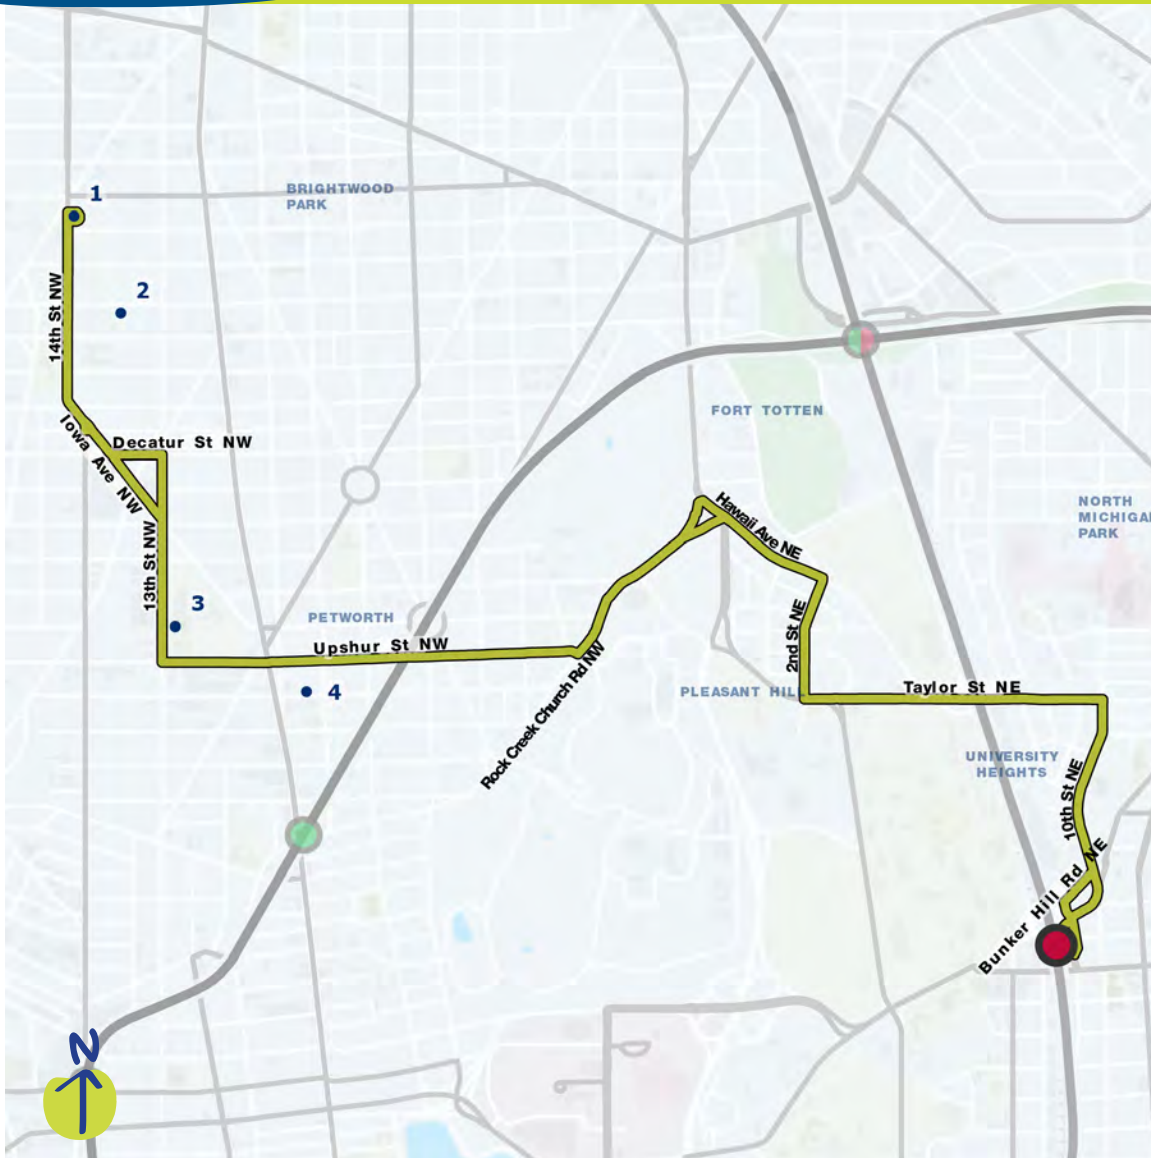

Friendship Heights - Fort Totten

Proposed service in the draft Visionary Network

Compare to these current routes:

Metrobus E4

Where will this route go? ↘

- 1 Friendship Heights Metro Station
- 2 Amazon Fresh
- 3 Whole Foods Market
- 4 Walmart
- 5 Paul Public Charter School
- 6 Fort Totten Metro Station

Colorado Terminal - Brookland/CUA

Proposed service in the draft Visionary Network

Compare to these current routes:

Metrobus 60, H8, H9

Where will this route go? ↘

- 1 Colorado Terminal
- 2 Hamilton Recreation Center
- 3 Roosevelt High School
- 4 Petworth Recreation Center
- 5 Brookland/CUA Metro Station 

Fort Totten - Deanwood

Proposed service in the draft Visionary Network

Compare to these current routes:

Metrobus E2

Where will this route go? ↘

- 1 Fort Totten Metro Station
- 2 University of the District of Columbia - Bertie Backus Campus
- 3 Shops at Dakota Crossing / Fort Lincoln
- 4 Ar Rashidun Community Center
- 5 Deanwood Neighborhood Library
- 6 Deanwood Recreation Center
- 7 Deanwood Metro Station