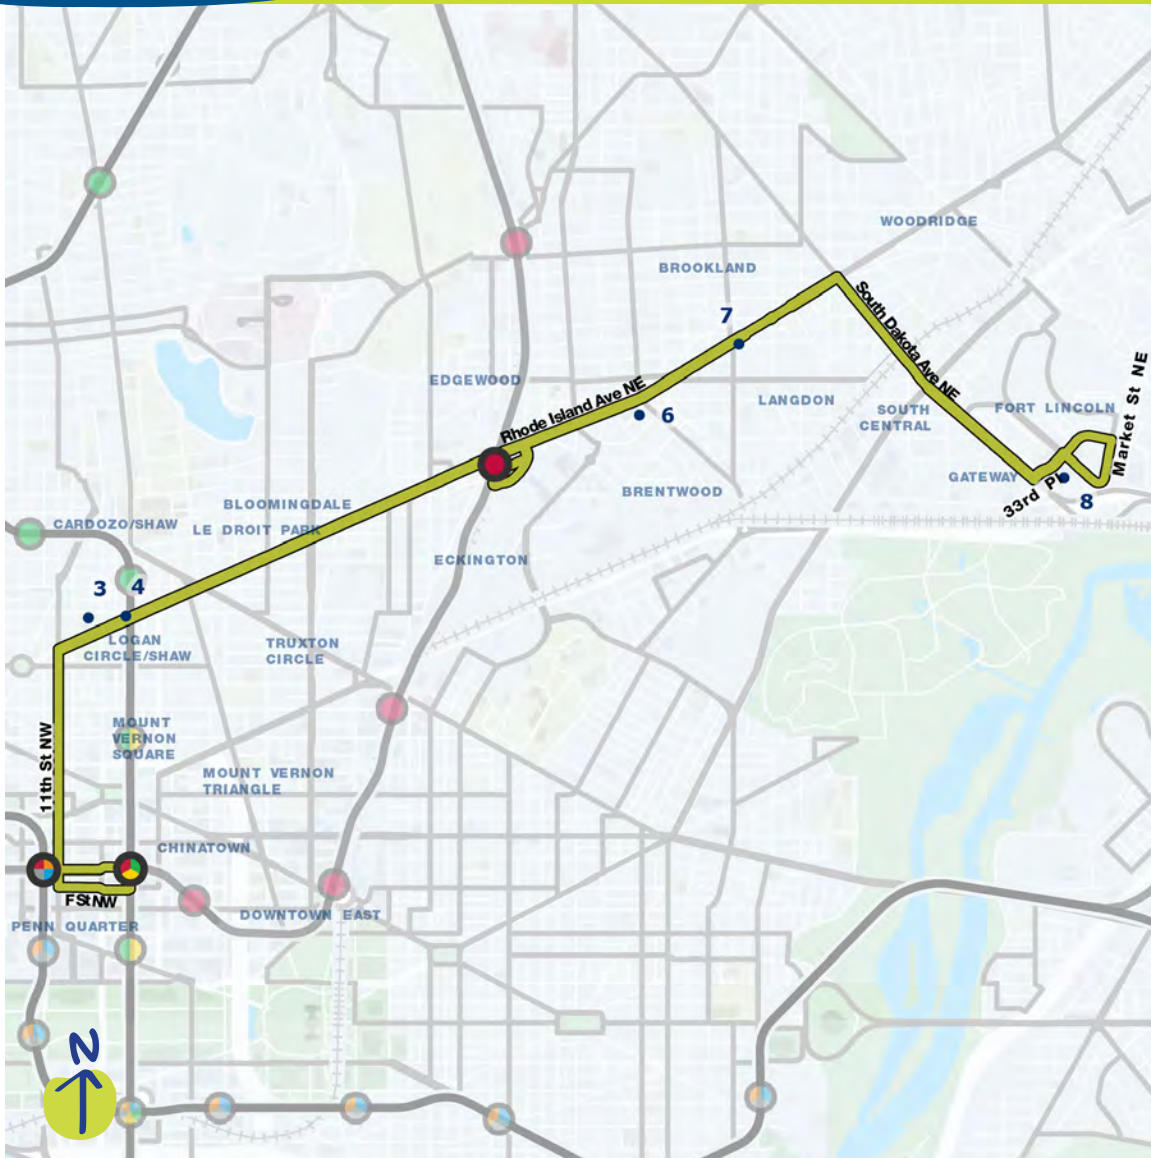

Brookland/CUA - Fort Lincoln

Proposed service in the draft Visionary Network

Compare to these current routes:

Metrobus H6

Where will this route go? ↘

- 1 Brookland-CUA Metro Station
- 2 Turkey Thicket Recreation Center
- 3 Langdon Park Recreation Center
- 4 Shops at Dakota Crossing / Fort Lincoln

Chinatown - Fort Lincoln

Proposed service in the draft Visionary Network

Compare to these current routes:

Metrobus G8, H6, T14, T18

Where will this route go? ↘

- 1 Gallery Place Metro Station
- 2 Metro Center Metro Station
- 3 Benjamin Banneker High School
- 4 Shaw (Watha T. Daniel) Neighborhood Library
- 5 Rhode Island Ave Metro Station
- 6 Brookland Manor Recreation Center
- 7 Woodridge Neighborhood Library
- 8 Shops at Dakota Crossing / Fort Lincoln

Chinatown - Fort Lincoln

Proposed service in the draft Visionary Network

Compare to these current routes:

Where will this route go? ↘

- 1 Gallery Place Metro Station
- 2 Martin Luther King Jr. Memorial Library
- 3 City Vista
- 4 Safeway
- 5 New York Avenue/Dunbar Recreation Center
- 6 NoMa-Gallaudet U Metro Station
- 7 Union Market
- 8 Gallaudet University
- 9 KIPP DC College Preparatory
- 10 Shops at Dakota Crossing / Fort Lincoln