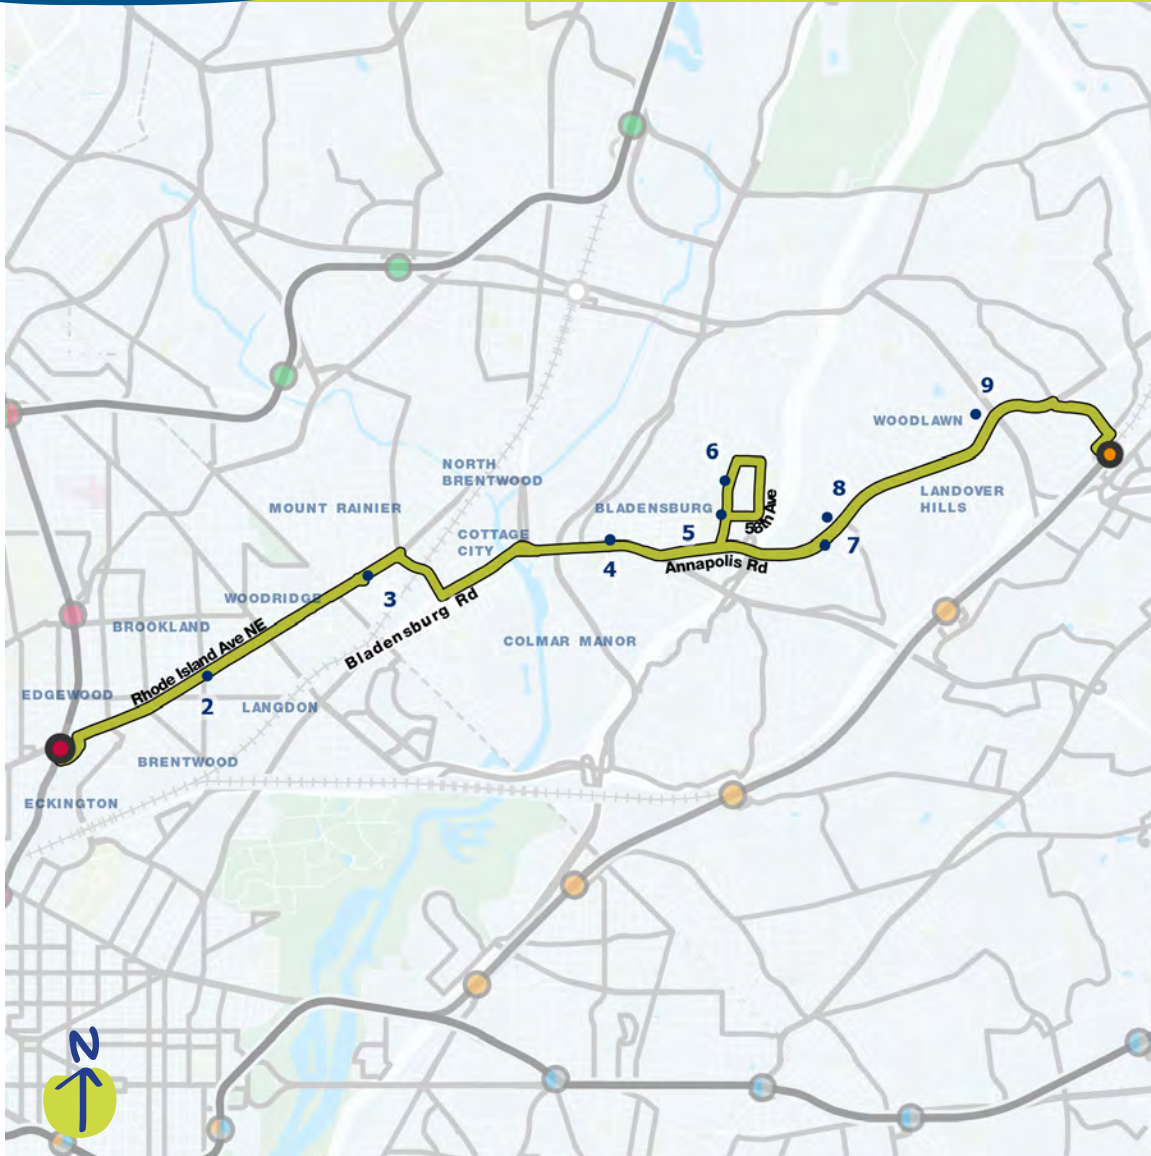

Rhode Island Ave/Brentwood - New Carrollton

Proposed service in the draft Visionary Network

Compare to these current routes:
Metrobus 83, 86, F1, F13, F2, T14, T18

Where will this route go? ↘

1. 1 Rhode Island Ave Metro Station
2. 2 Woodridge Neighborhood Library
3. 3 Mount Rainier Library
4. 4 International High School at Langley Park
5. 5 Bladensburg High School
6. 6 Bladensburg Community Center
7. 7 Bladensburg Library
8. 8 Grand Mart International Food
9. 9 Giant
10. 10 New Carrollton Metro Station

When will the bus operate?

How often will the bus arrive?

	Weekdays		Weekends
	All-day 6:00 a.m.–9:00 p.m.	Rush Hour 6:00 a.m.–9:00 a.m. 3:00 p.m.–7:00 p.m.	All-day 6:00 a.m.–9:00 p.m.
Weekdays	at least every 12 minutes		at least every 12 minutes
Weekends	at least every 12 minutes		at least every 12 minutes