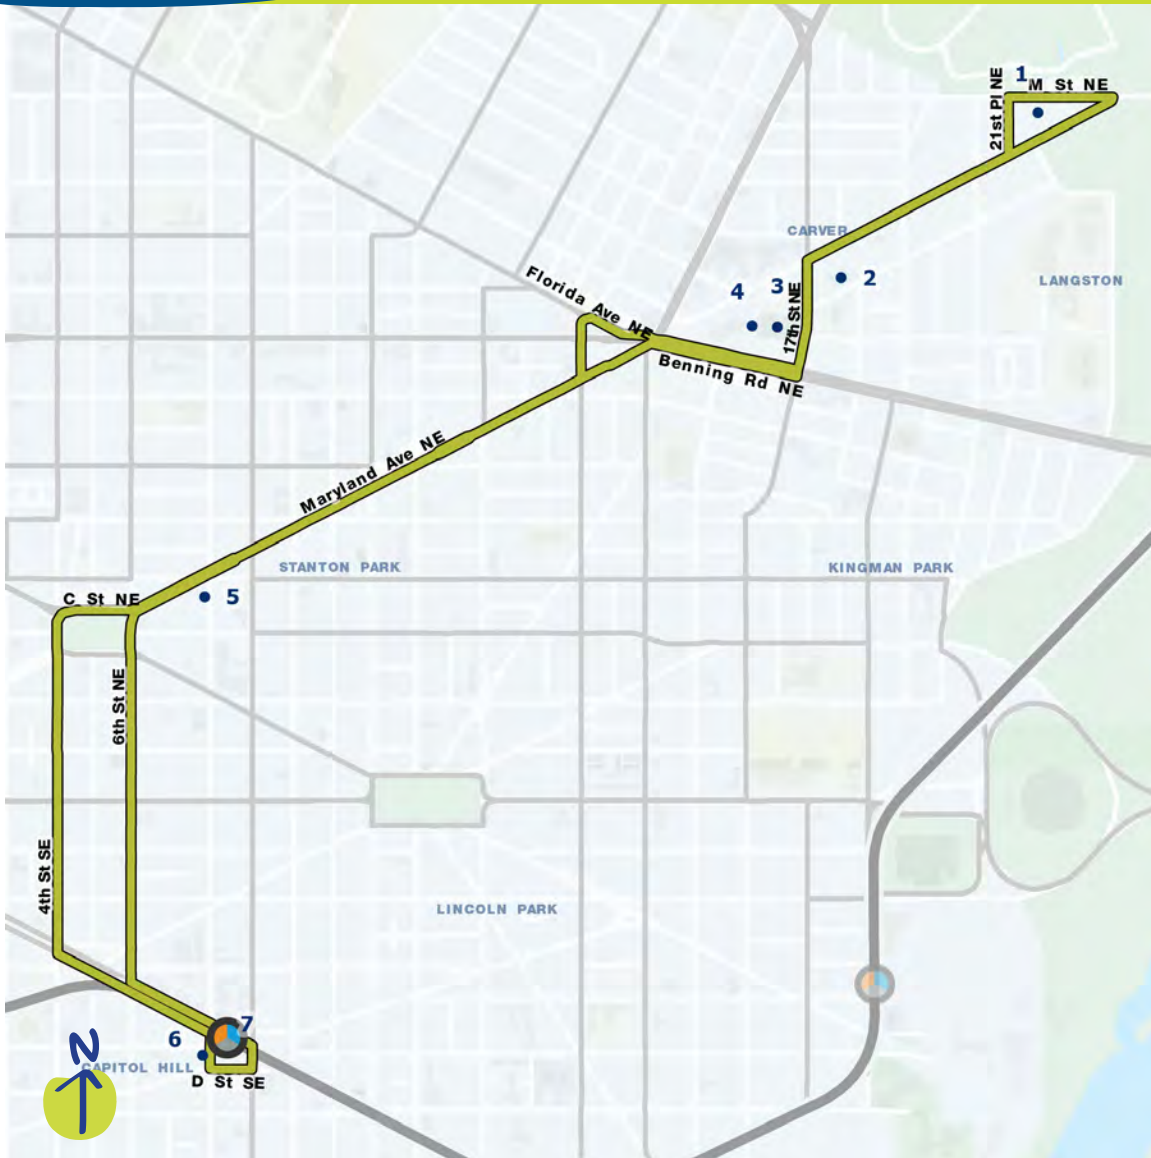

Chinatown - Fort Lincoln

Proposed service in the draft Visionary Network

Compare to these current routes:

Where will this route go? ↘

- 1 Gallery Place Metro Station
- 2 Martin Luther King Jr. Memorial Library
- 3 City Vista
- 4 Safeway
- 5 New York Avenue/Dunbar Recreation Center
- 6 NoMa-Gallaudet U Metro Station
- 7 Union Market
- 8 Gallaudet University
- 9 KIPP DC College Preparatory
- 10 Shops at Dakota Crossing / Fort Lincoln

L'Enfant Plaza - Fort Lincoln

Proposed service in the draft Visionary Network

Compare to these current routes:

Metrobus B2, P6, V4

Where will this route go? ↘

- 1 L'Enfant Plaza Metro Station
- 2 Waterfront Metro Station
- 3 Safeway
- 4 King Greenleaf Recreation Center
- 5 Randall Recreation Center
- 6 Navy Yard-Ballpark Metro Station
- 7 Arthur Capper Recreation Center
- 8 Harris Teeter
- 9 Potomac Ave Metro Station
- 10 Safeway
- 11 Ivy City
- 12 Shops at Dakota Crossing / Fort Lincoln

Carver Langston - Eastern Market

Proposed service in the draft Visionary Network

Compare to these current routes:

Metrobus X8

Where will this route go? ↘

- 1 Carver Langston
- 2 ALDI
- 3 Safeway
- 4 Hechinger Mall
- 5 Northeast Neighborhood Library
- 6 Southeast Neighborhood Library
- 7 Trader Joe's
- 8 Eastern Market Metro Station 