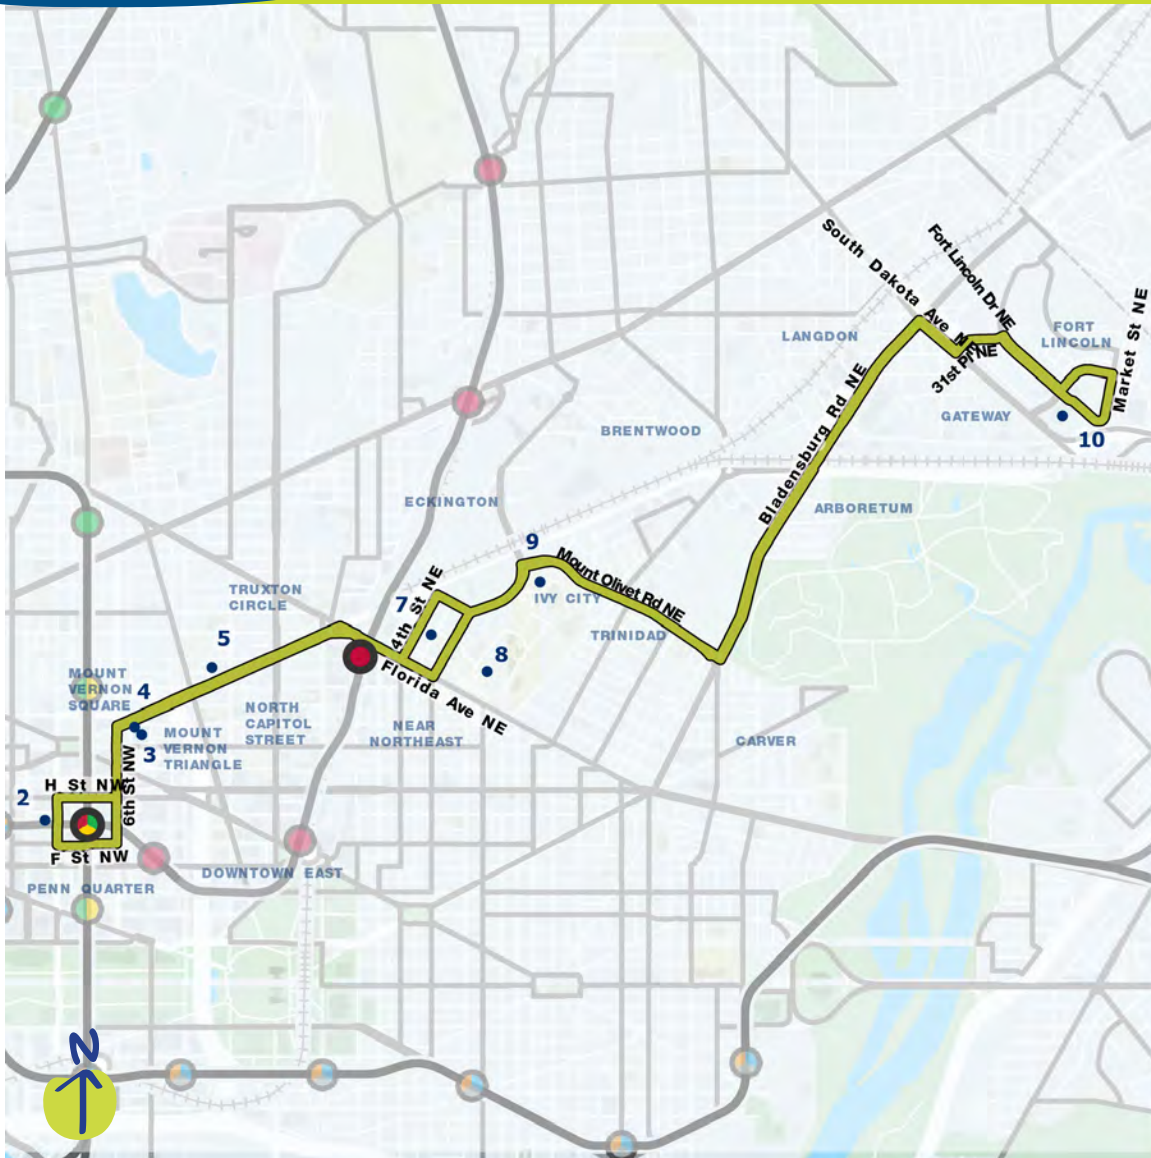

Brookland/CUA - Fort Lincoln

Proposed service in the draft Visionary Network

Compare to these current routes:

Metrobus H6

Where will this route go? ↘

- 1 Brookland-CUA Metro Station
- 2 Turkey Thicket Recreation Center
- 3 Langdon Park Recreation Center
- 4 Shops at Dakota Crossing / Fort Lincoln

Chinatown - Fort Lincoln

Proposed service in the draft Visionary Network

Compare to these current routes:

Metrobus G8, H6, T14, T18

Where will this route go? ↘

- 1 Gallery Place Metro Station
- 2 Metro Center Metro Station
- 3 Benjamin Banneker High School
- 4 Shaw (Watha T. Daniel) Neighborhood Library
- 5 Rhode Island Ave Metro Station
- 6 Brookland Manor Recreation Center
- 7 Woodridge Neighborhood Library
- 8 Shops at Dakota Crossing / Fort Lincoln

Chinatown - Fort Lincoln

Proposed service in the draft Visionary Network

Compare to these current routes:

Where will this route go? ↘

- 1 Gallery Place Metro Station
- 2 Martin Luther King Jr. Memorial Library
- 3 City Vista
- 4 Safeway
- 5 New York Avenue/Dunbar Recreation Center
- 6 NoMa-Gallaudet U Metro Station
- 7 Union Market
- 8 Gallaudet University
- 9 KIPP DC College Preparatory
- 10 Shops at Dakota Crossing / Fort Lincoln