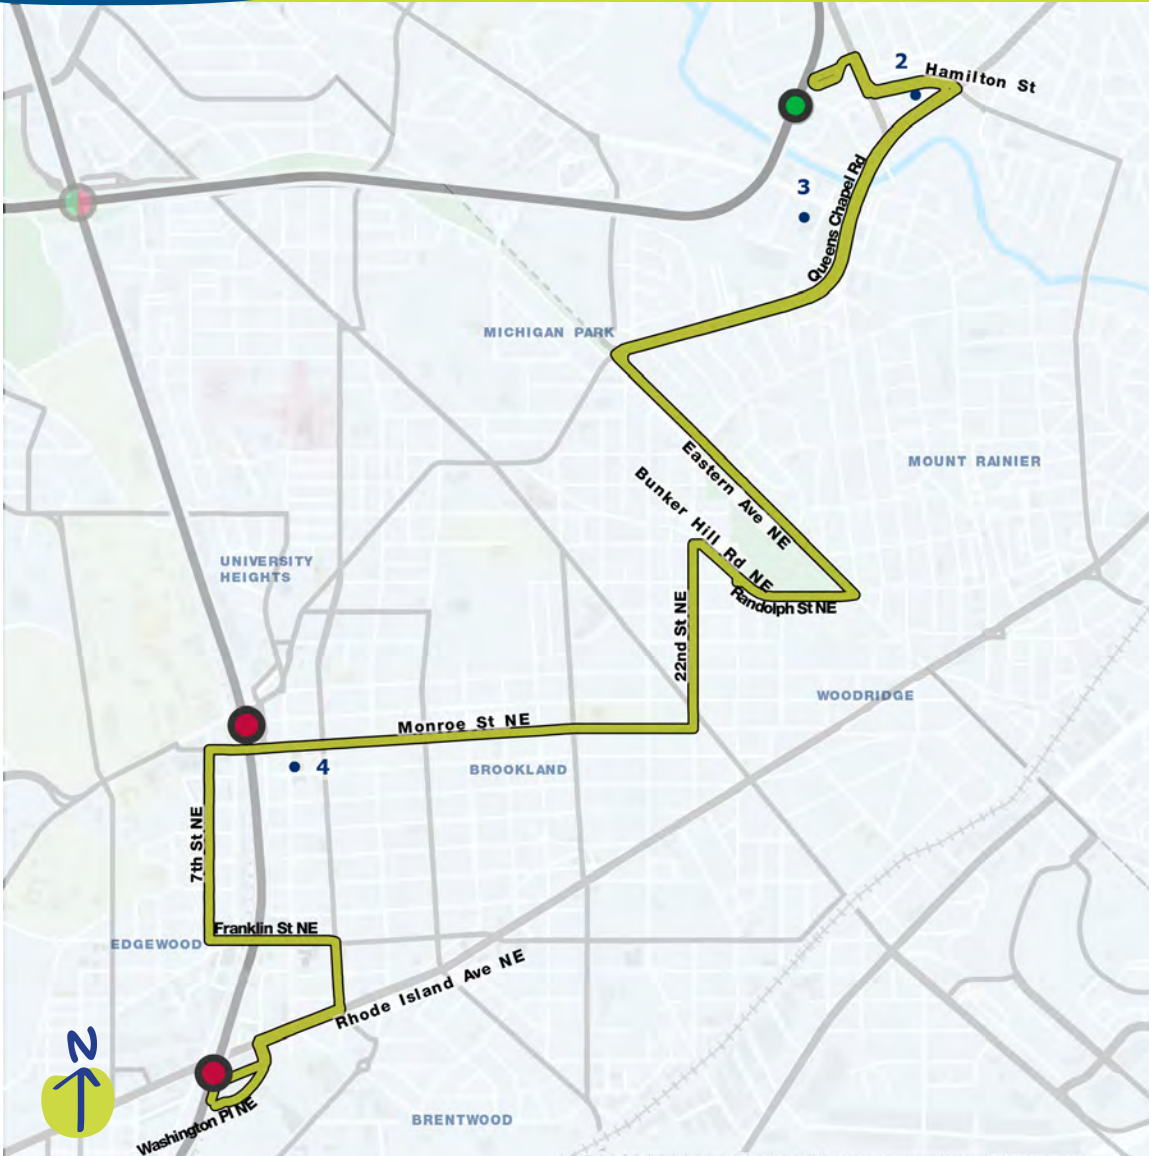

Fort Totten - Union Station

Proposed service in the draft Visionary Network

Compare to these current routes:

Metrobus D8, E2

Where will this route go? ↘

- 1 Fort Totten Metro Station
- 2 University of the District of Columbia - Bertie Backer Campus
- 3 Taft Recreation Center
- 4 Woodridge Neighborhood Library
- 5 Target
- 6 KIPP DC College Preparatory
- 7 Union Market
- 8 Giant
- 9 Whole Foods
- 10 Union Station Metro Station

West Hyattsville - Ivy City

Proposed service in the draft Visionary Network

Compare to these current routes:

Metrobus D8, E2, F6, H8, H9

TheBus 13A, 19

Where will this route go? ↘

- 1 West Hyattsville Metro Station
- 2 Green Meadow Shopping Center
- 3 Parklawn Recreation Building
- 4 Giant
- 5 Walmart Supercenter
- 6 Riggs LaSalle Recreation Center
- 7 Providence Health System
- 8 Turkey Thicket Recreation Center
- 9 Brookland-CUA Metro Station
- 10 Luke C. Moore High School
- 11 Unity Health Care - Brentwood Health Center
- 12 Rhode Island Place
- 13 Ivy City

West Hyattsville - Rhode Island Ave/Brentwood

Proposed service in the draft Visionary Network

Compare to these current routes:

Metrobus F1, F2, G8, R4

Where will this route go? ↘

- 1 West Hyattsville Metro Station
- 2 ALDI
- 3 Chillum Road Shopping Center
- 4 Luke C. Moore HS
- 5 Brookland-CUA Metro Station
- 6 Rhode Island Ave Metro Station