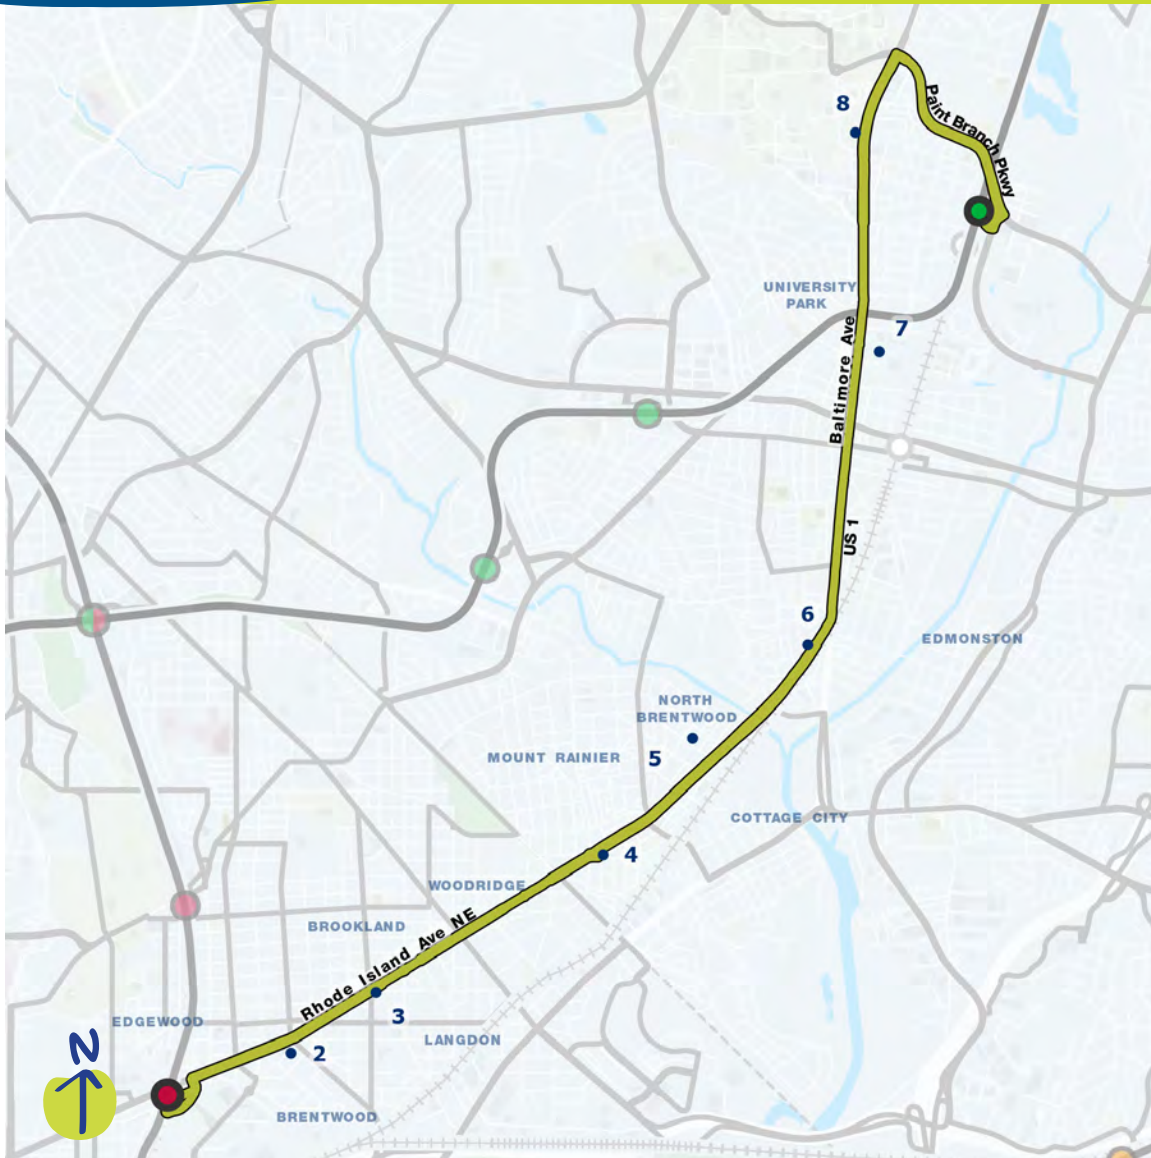

Rhode Island Ave/Brentwood - College Park

Proposed service in the draft Visionary Network

Compare to these current routes:

Metrobus 83, 86, T14, T18

TheBus 14, 17

Where will this route go? ↘

- 1 Rhode Island Ave Metro Station
- 2 Brookland Manor Recreation Center
- 3 Woodridge Neighborhood Library
- 4 Mount Rainier City Hall
- 5 North Brentwood Community Center
- 6 Hyattsville District Court
- 7 The Station at Riverdale Park
- 8 University of Maryland - College Park
- 9 College Park-U of Md Metro Station

Brookland/CUA - Hyattsville Crossing

Proposed service in the draft Visionary Network

Compare to these current routes:

Metrobus F1, F2, F6, F8, R4

TheBus 18

Where will this route go? ↘

- 1 Brookland-CUA Metro Station
- 2 Turkey Thicket Recreation Center
- 3 The HSC Pediatric Center
- 4 Chillum Road Shopping Center
- 5 West Hyattsville Metro Station
- 6 Queens Chapel Town Center
- 7 Hyattsville Crossing Metro Station