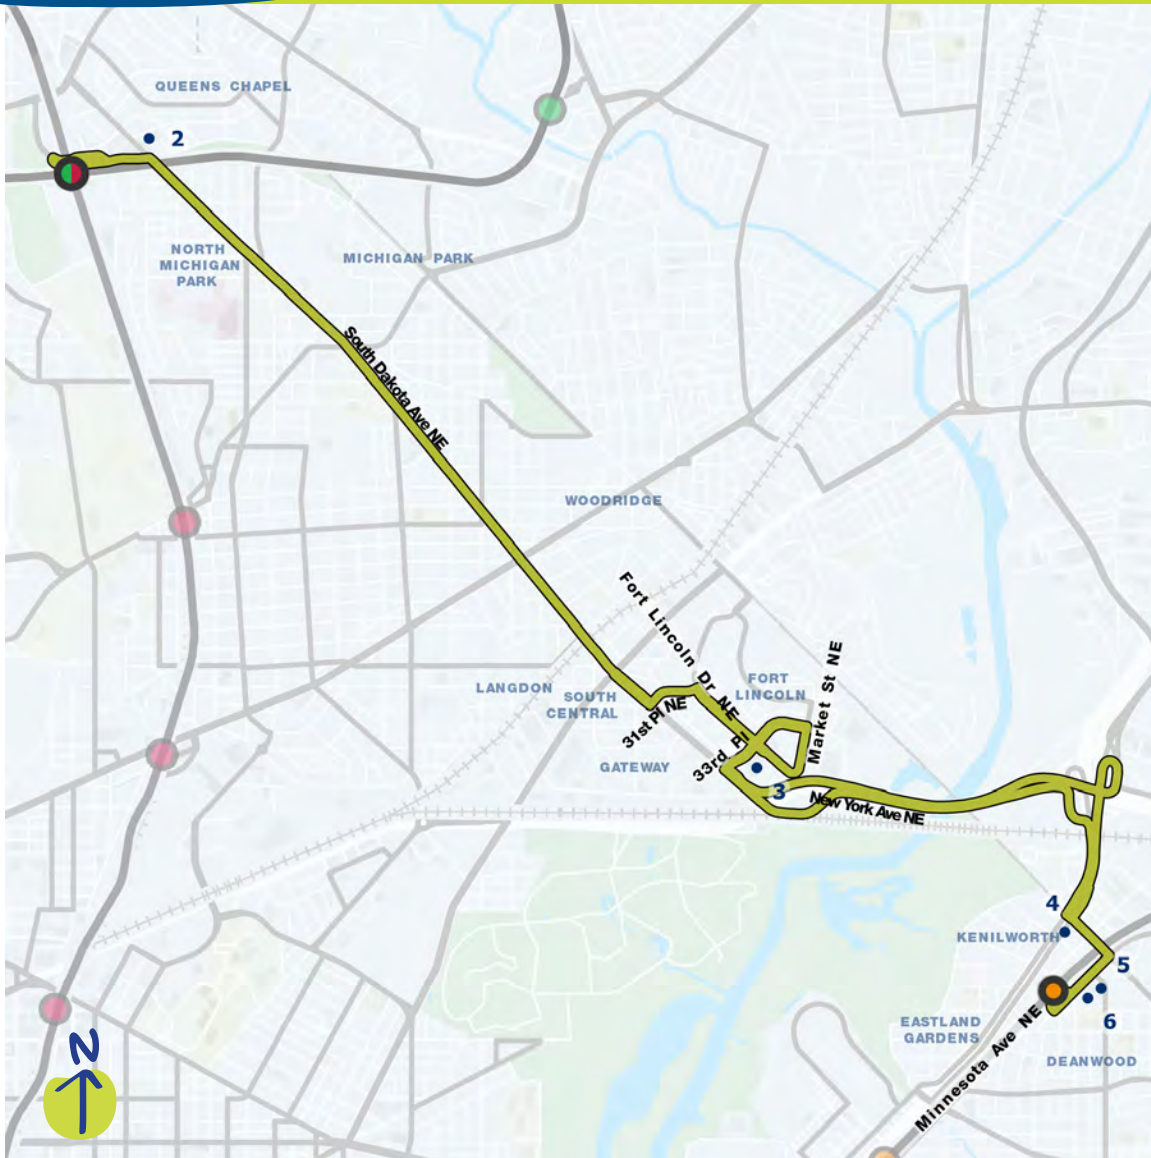

Colorado Terminal - Brookland/CUA

Proposed service in the draft Visionary Network

Compare to these current routes:

Metrobus 60, H8, H9

Where will this route go? ↘

- 1 Colorado Terminal
- 2 Hamilton Recreation Center
- 3 Roosevelt High School
- 4 Petworth Recreation Center
- 5 Brookland/CUA Metro Station 

Fort Totten - Deanwood

Proposed service in the draft Visionary Network

Compare to these current routes:

Metrobus E2

Where will this route go? ↘

- 1 Fort Totten Metro Station
- 2 University of the District of Columbia - Bertie Backus Campus
- 3 Shops at Dakota Crossing / Fort Lincoln
- 4 Ar Rashidun Community Center
- 5 Deanwood Neighborhood Library
- 6 Deanwood Recreation Center
- 7 Deanwood Metro Station

Fort Totten - Union Station

Proposed service in the draft Visionary Network

Compare to these current routes:

Metrobus D8, E2

Where will this route go? ↘

- 1 Fort Totten Metro Station
- 2 University of the District of Columbia - Bertie Backer Campus
- 3 Taft Recreation Center
- 4 Woodridge Neighborhood Library
- 5 Target
- 6 KIPP DC College Preparatory
- 7 Union Market
- 8 Giant
- 9 Whole Foods
- 10 Union Station Metro Station