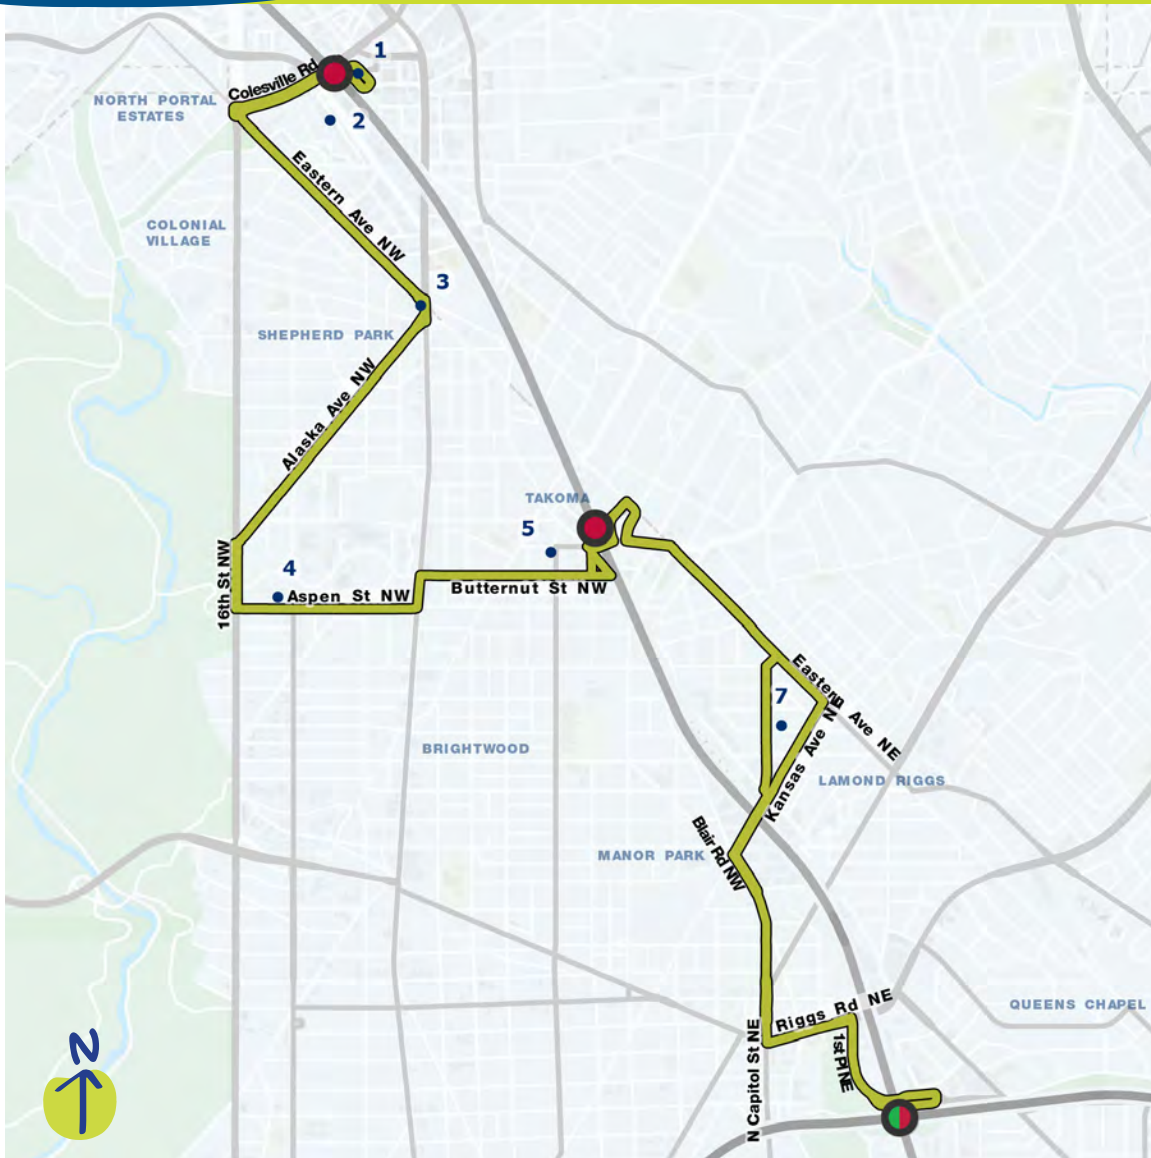

Carver Langston - Eastern Market

Proposed service in the draft Visionary Network

Compare to these current routes:

Metrobus X8

Where will this route go? ↘

- 1 Carver Langston
- 2 ALDI
- 3 Safeway
- 4 Hechinger Mall
- 5 Northeast Neighborhood Library
- 6 Southeast Neighborhood Library
- 7 Trader Joe's
- 8 Eastern Market Metro Station 

Silver Spring - Fort Totten

Proposed service in the draft Visionary Network

Compare to these current routes:

Metrobus 54, 59, K2, S2

Where will this route go? ↘

- 1 Paul S. Sarbanes Transit Center (Silver Spring Metro)
- 2 Giant
- 3 Target
- 4 District of Columbia International School
- 5 Takoma Park Library
- 6 Takoma Metro Station
- 7 Lamond Recreation Center
- 8 Fort Totten Metro Station