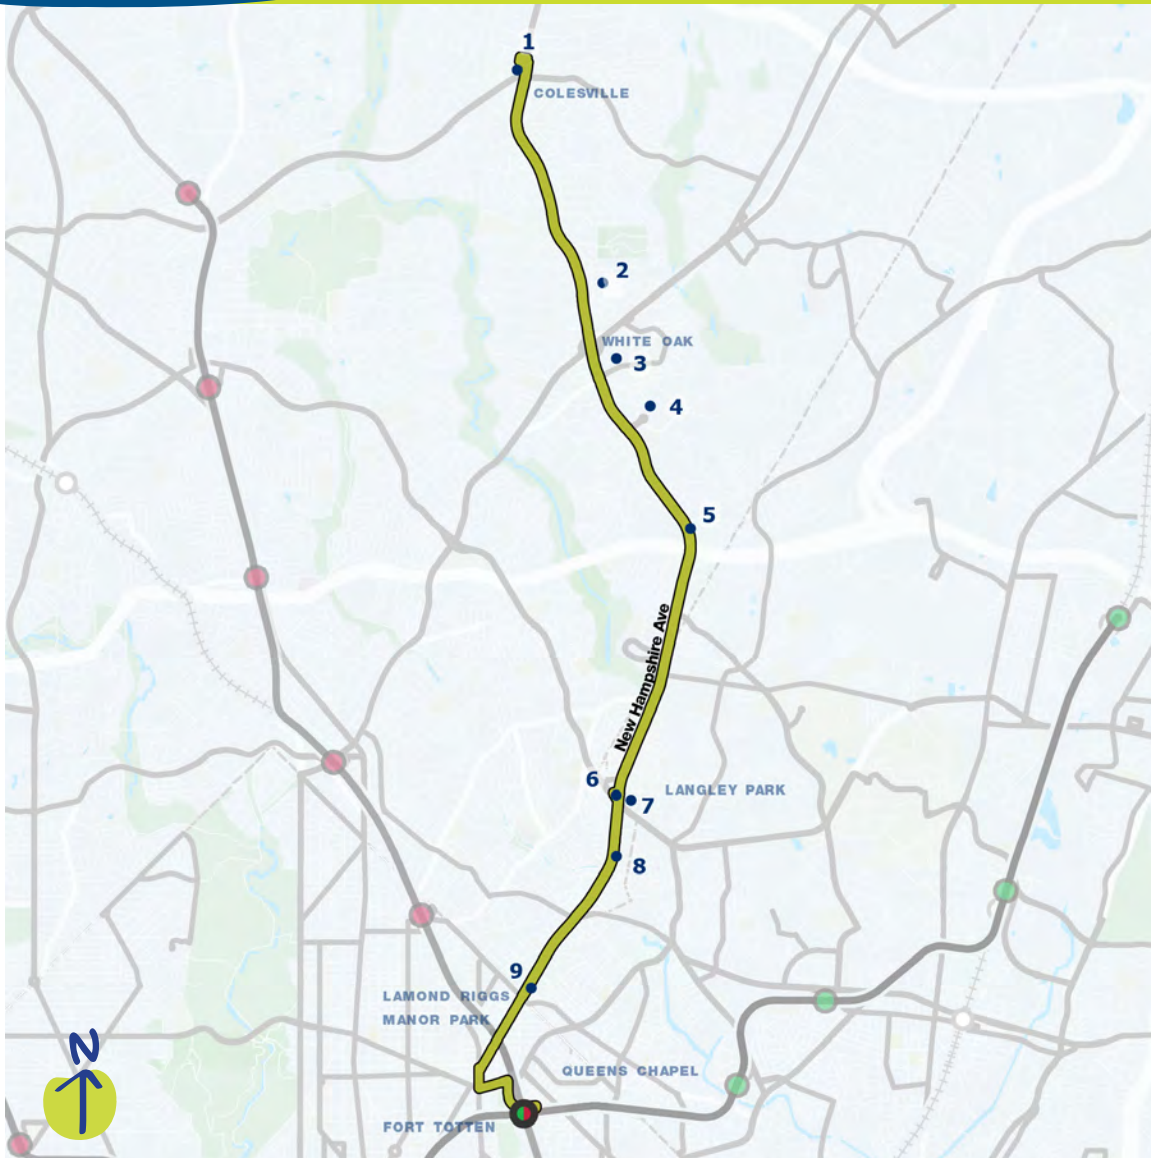

Fort Totten - Deanwood

Proposed service in the draft Visionary Network

Compare to these current routes:

Metrobus E2

Where will this route go? ↘

- 1 Fort Totten Metro Station
- 2 University of the District of Columbia - Bertie Backus Campus
- 3 Shops at Dakota Crossing / Fort Lincoln
- 4 Ar Rashidun Community Center
- 5 Deanwood Neighborhood Library
- 6 Deanwood Recreation Center
- 7 Deanwood Metro Station

Foggy Bottom - Washington Hospital Center

Proposed service in the draft Visionary Network

Compare to these current routes:

Metrobus G2

Where will this route go? ↘

- 1 Harry S. Truman Building
- 2 School Without Walls High School
- 3 Ralph J. Bunche Library
- 4 The George Washington University
- 5 Foggy Bottom-GWU Metro Station
- 6 George Washington University Hospital
- 7 St John's Community Center
- 8 Dupont Circle Metro Station
- 9 U Street Metro Station
- 10 Howard University Hospital
- 11 Washington Hospital Center
- 12 VA Medical Center

Colesville - Fort Totten

Proposed service in the draft Visionary Network

Compare to these current routes:

Metrobus C8, K6, K9, Z2

Where will this route go? ↘

- 1 Giant
- 2 White Oak Library
- 3 White Oak Shopping Center
- 4 Food & Drug Administration
- 5 Hillandale Shopping Center
- 6 Takoma Langley Crossroads Transit Center
- 7 Langley Park Plaza
- 8 Takoma Park Recreation Center
- 9 District Plaza Shopping Center
- 10 Fort Totten Metro Station 

Cuando Metrorail no esté operando, MD143 tiene una extensión nocturna que continúa desde la estación de Metrorail Hyattsville Crossing hasta la estación de metro New Carrollton a través de East-West Highway y Riverdale Road.