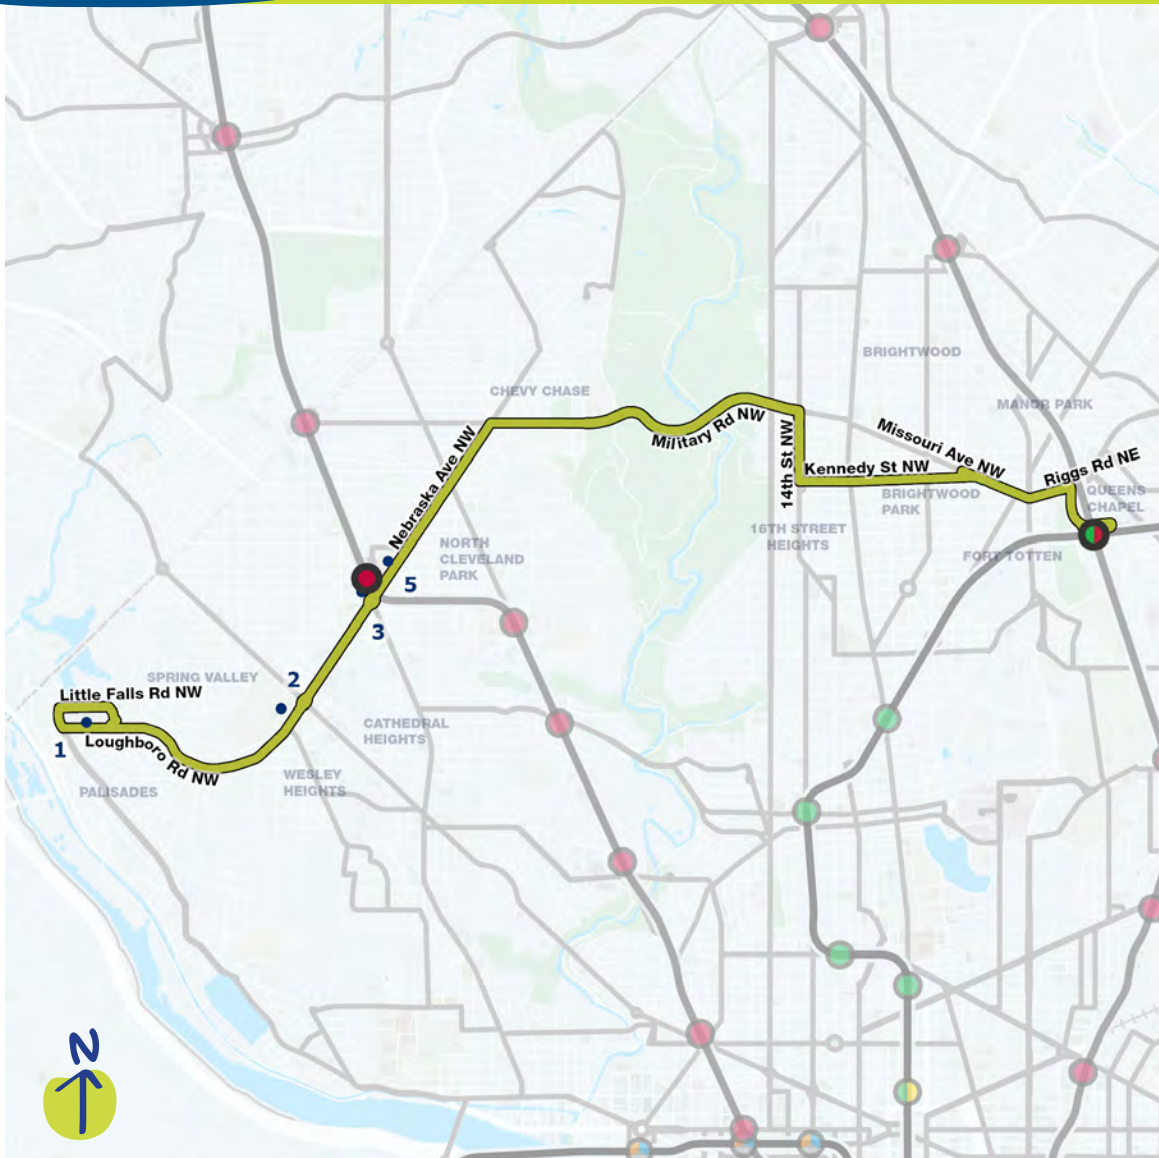

Fort Totten - Franklin Square

Proposed service in the draft Visionary Network

Compare to these current routes:

Metrobus 80, D6, P6

Where will this route go? ↘

- 1 Fort Totten Metro Station
- 2 University of the District of Columbia - Bertie Backus Campus
- 3 Turkey Thicket Recreation Center
- 4 Brookland-CUA Metro Station
- 5 Catholic University of America
- 6 Trinity Washington University
- 7 Harry Thomas Recreation Center
- 8 Union Station Metro Station
- 9 Judiciary Square Metro Station
- 10 Metro Center Metro Station
- 11 McPherson Sq Metro Station

West Hyattsville - Anacostia

Proposed service in the draft Visionary Network

Compare to these current routes:

Metrobus 86, B2

Where will this route go? ↘

- 1 West Hyattsville Metro Station
- 2 ALDI
- 3 Mount Ranier Library
- 4 ALDI
- 5 Safeway
- 6 Rosedale Recreation Center
- 7 Rosedale Library
- 8 Eastern High School
- 9 Stadium-Armory Metro Station
- 10 Potomac Ave Metro Station
- 11 Children's National Anacostia
- 12 Thurgood Marshall Academy PCS
- 13 Barry Farm Recreation Center
- 14 Anacostia Metro Station

Sibley Hospital - Fort Totten

Proposed service in the draft Visionary Network

Compare to these current routes:

Metrobus E4, M4

Where will this route go? ↘

- 1 Sibley Memorial Hospital
- 2 American University
- 3 Tenley-Friendship Neighborhood Library
- 4 Tenleytown-AU Metro Station
- 5 Jackson-Reed High School
- 6 Fort Totten Metro Station

Friendship Heights - Fort Totten

Proposed service in the draft Visionary Network

Compare to these current routes:

Metrobus E4

Where will this route go? ↘

- 1 Friendship Heights Metro Station
- 2 Amazon Fresh
- 3 Whole Foods Market
- 4 Walmart
- 5 Paul Public Charter School
- 6 Fort Totten Metro Station