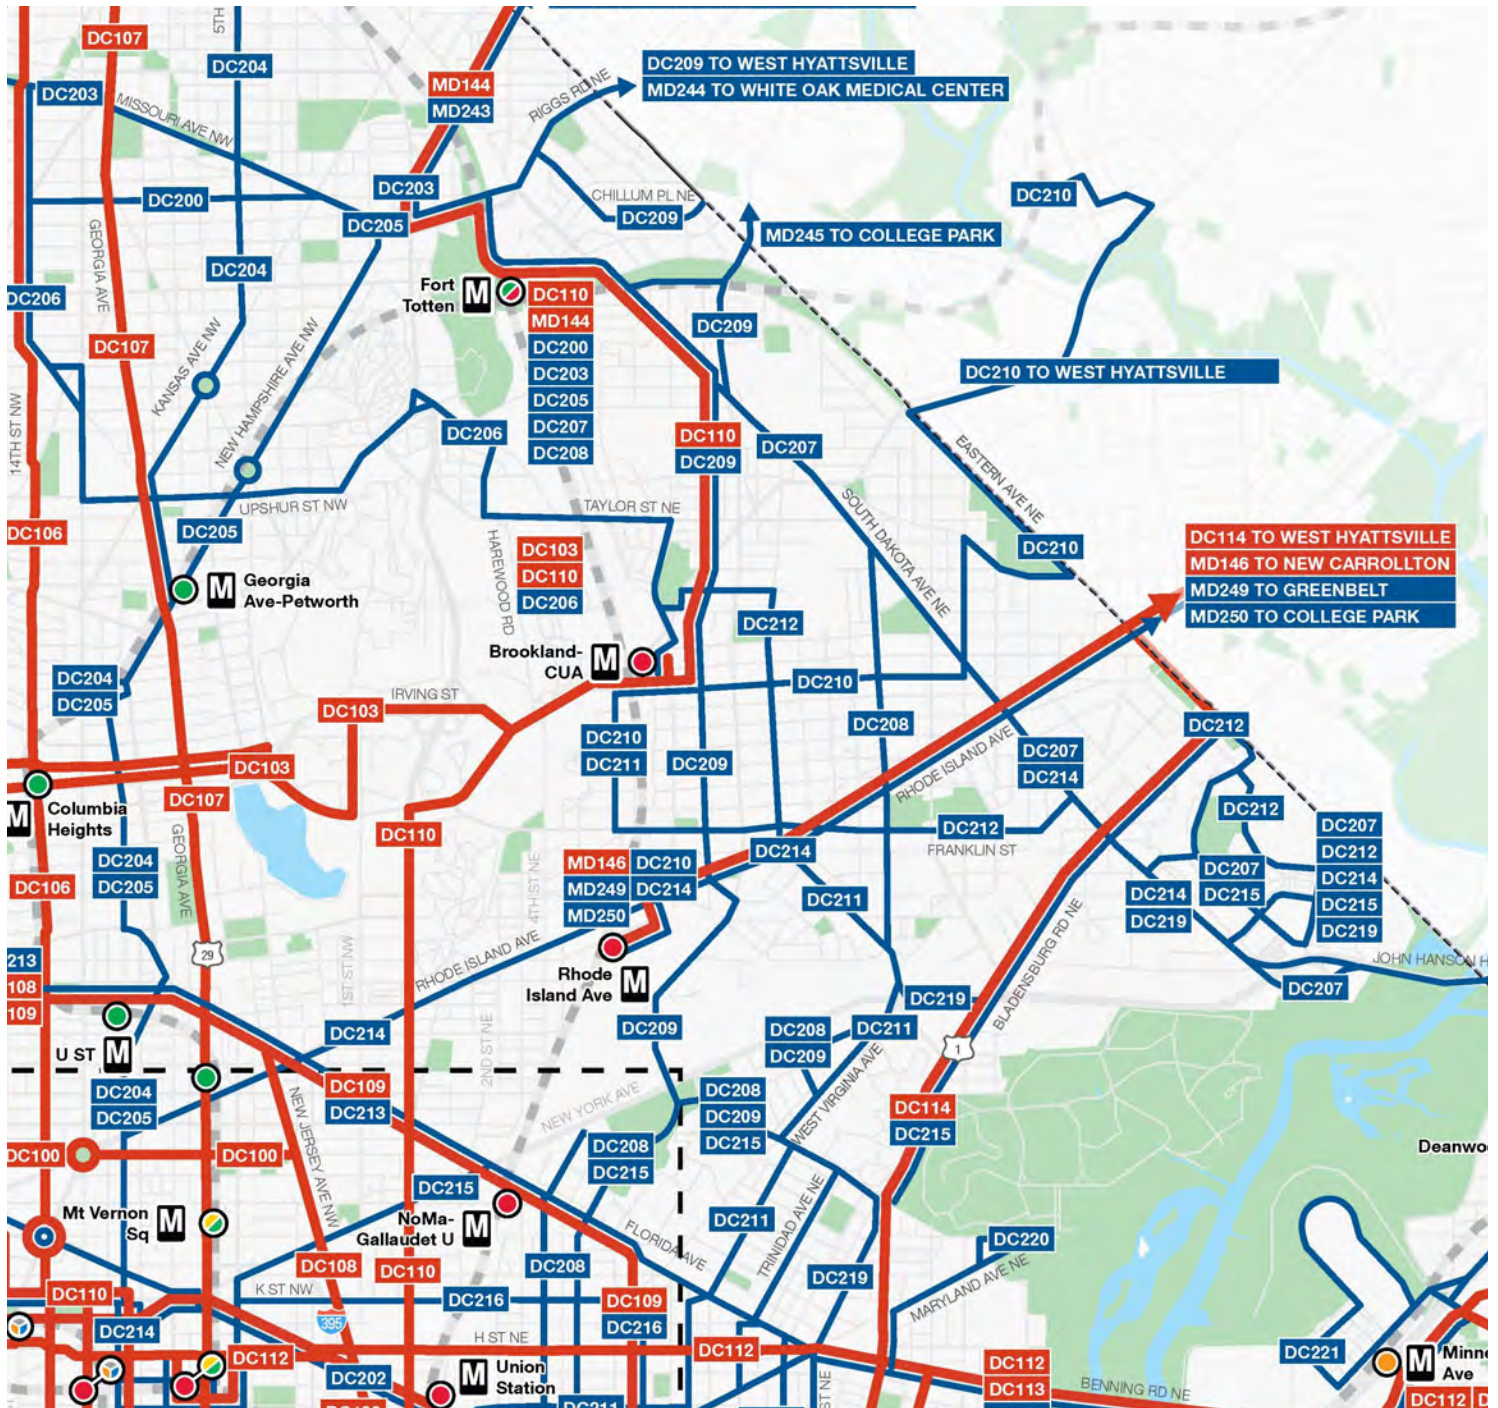

Visionary Draft

Current Bus Service

Visionary Draft 24hr Service

Tenleytown - Brookland/CUA

Proposed service in the draft Visionary Network

Compare to these current routes:

Metrobus H2, H4

Where will this route go? ↘

- 1 Tenleytown-AU Metro Station
- 2 Jackson-Reed High School
- 3 Tenley-Friendship Neighborhood Library
- 4 Hearst Recreation Center
- 5 Cleveland Park Metro Station
- 6 Columbia Heights Metro Station
- 7 Howard University
- 8 Children's National Hospital
- 9 Washington DC VA Medical Center
- 10 MedStar Washington Hospital Center
- 11 MedStar National Rehabilitation Hospital
- 12 Catholic University
- 13 Brookland-CUA Metro Station

Fort Totten - Franklin Square

Proposed service in the draft Visionary Network

Compare to these current routes:

Metrobus 80, D6, P6

Where will this route go? ↘

- 1 Fort Totten Metro Station
- 2 University of the District of Columbia - Bertie Backus Campus
- 3 Turkey Thicket Recreation Center
- 4 Brookland-CUA Metro Station
- 5 Catholic University of America
- 6 Trinity Washington University
- 7 Harry Thomas Recreation Center
- 8 Union Station Metro Station
- 9 Judiciary Square Metro Station
- 10 Metro Center Metro Station
- 11 McPherson Sq Metro Station