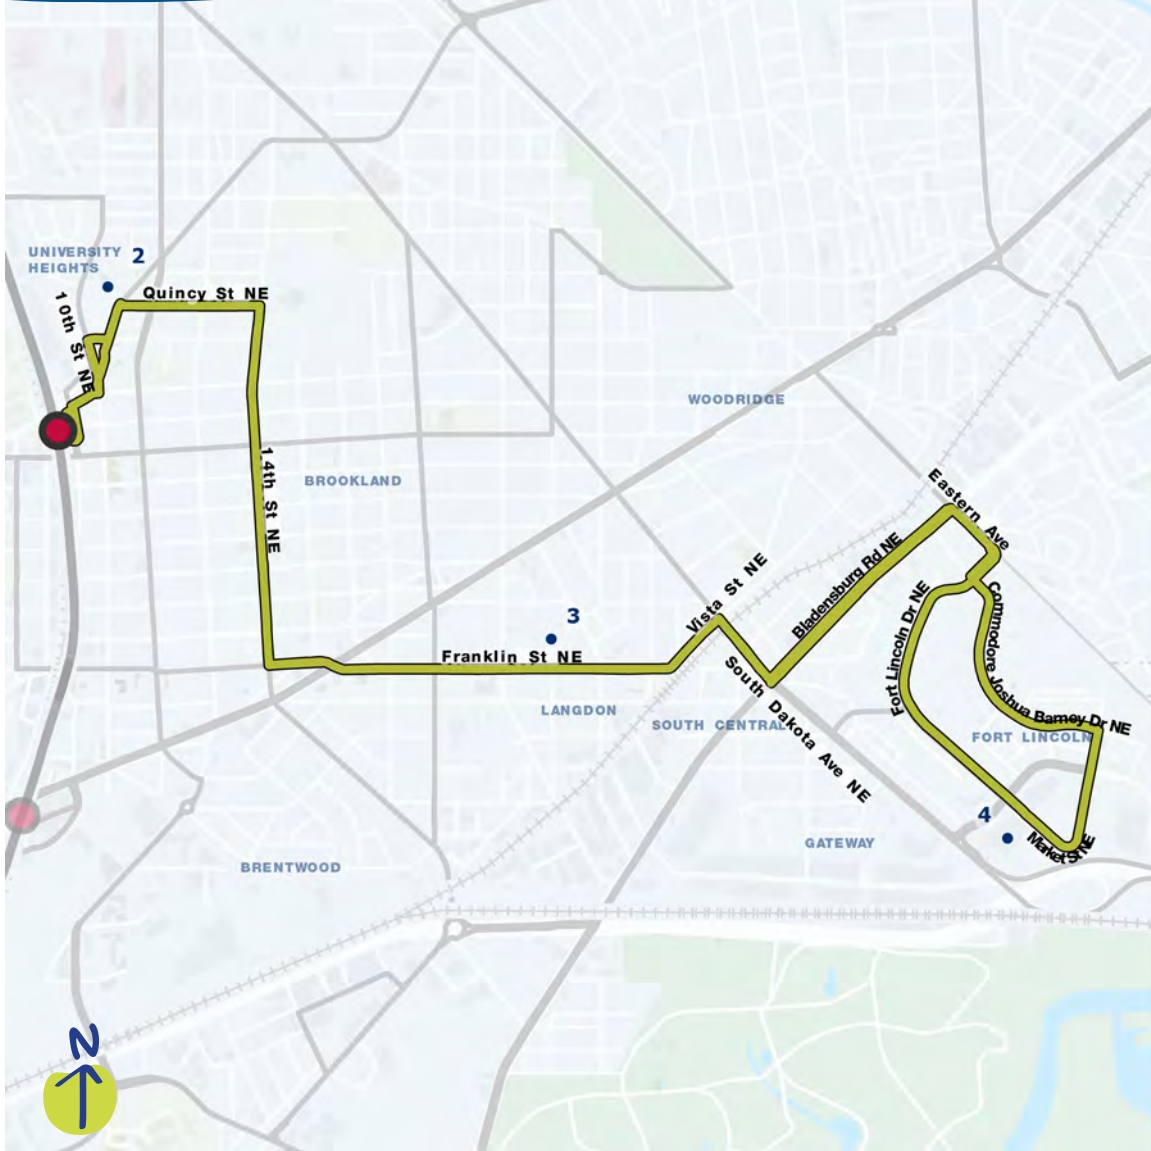

Brookland/CUA - Union Station

Proposed service in the draft Visionary Network

Compare to these current routes:

Metrobus D4, D8

Where will this route go? ↘

- 1 Brookland-CUA Metro Station
- 2 Catholic University of America
- 3 Brookland Manor Recreation Center
- 4 Brentwood Recreation Center
- 5 Ivy City
- 6 Trinidad Recreation Center
- 7 Joseph H. Cole Recreation Center
- 8 Sherwood Recreation Center
- 9 Union Station Metro Station

Brookland/CUA - Fort Lincoln

Proposed service in the draft Visionary Network

Compare to these current routes:

Metrobus H6

Where will this route go? ↘

- 1 Brookland-CUA Metro Station
- 2 Turkey Thicket Recreation Center
- 3 Langdon Park Recreation Center
- 4 Shops at Dakota Crossing / Fort Lincoln

Chinatown - Fort Lincoln

Proposed service in the draft Visionary Network

Compare to these current routes:

Metrobus G8, H6, T14, T18

Where will this route go? ↘

- 1 Gallery Place Metro Station
- 2 Metro Center Metro Station
- 3 Benjamin Banneker High School
- 4 Shaw (Watha T. Daniel) Neighborhood Library
- 5 Rhode Island Ave Metro Station
- 6 Brookland Manor Recreation Center
- 7 Woodridge Neighborhood Library
- 8 Shops at Dakota Crossing / Fort Lincoln