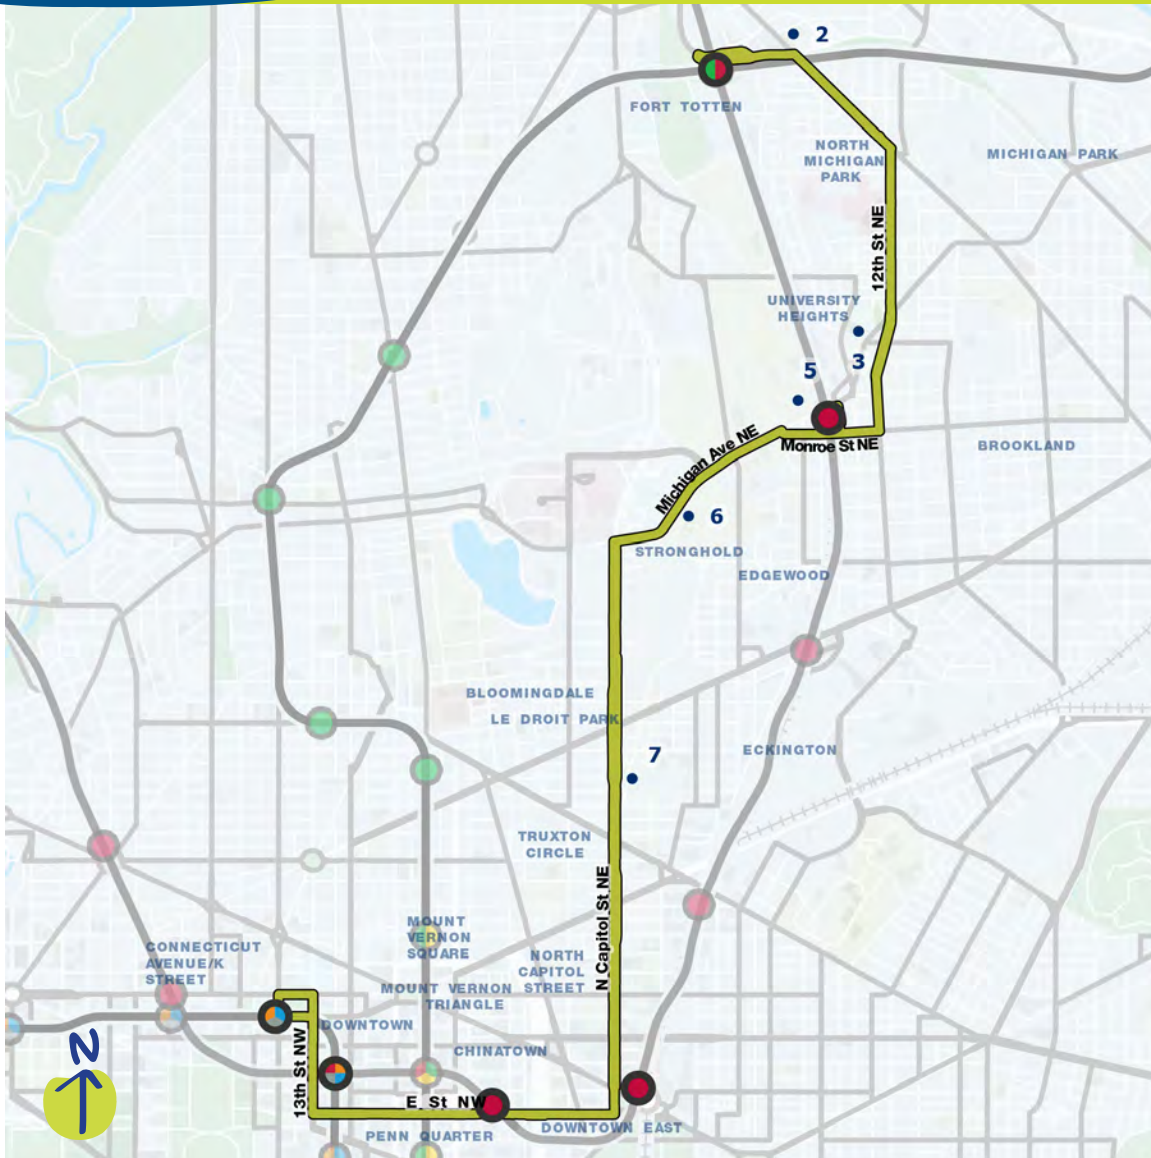

- 1 Tenleytown-AU Metro Station
- 2 Jackson-Reed High School
- 3 Tenley-Friendship Neighborhood Library
- 4 Hearst Recreation Center
- 5 Cleveland Park Metro Station
- 6 Columbia Heights Metro Station
- 7 Howard University
- 8 Children's National Hospital
- 9 Washington DC VA Medical Center
- 10 MedStar Washington Hospital Center
- 11 MedStar National Rehabilitation Hospital
- 12 Catholic University
- 13 Brookland-CUA Metro Station

Fort Totten - Franklin Square

Proposed service in the draft Visionary Network

Compare to these current routes:

Metrobus 80, D6, P6

Where will this route go? ↘

- 1 Fort Totten Metro Station
- 2 University of the District of Columbia - Bertie Backus Campus
- 3 Turkey Thicket Recreation Center
- 4 Brookland-CUA Metro Station
- 5 Catholic University of America
- 6 Trinity Washington University
- 7 Harry Thomas Recreation Center
- 8 Union Station Metro Station
- 9 Judiciary Square Metro Station
- 10 Metro Center Metro Station
- 11 McPherson Sq Metro Station

West Hyattsville - Anacostia

Proposed service in the draft Visionary Network

Compare to these current routes:

Metrobus 86, B2

Where will this route go? ↘

- 1 West Hyattsville Metro Station
- 2 ALDI
- 3 Mount Ranier Library
- 4 ALDI
- 5 Safeway
- 6 Rosedale Recreation Center
- 7 Rosedale Library
- 8 Eastern High School
- 9 Stadium-Armory Metro Station
- 10 Potomac Ave Metro Station
- 11 Children's National Anacostia
- 12 Thurgood Marshall Academy PCS
- 13 Barry Farm Recreation Center
- 14 Anacostia Metro Station