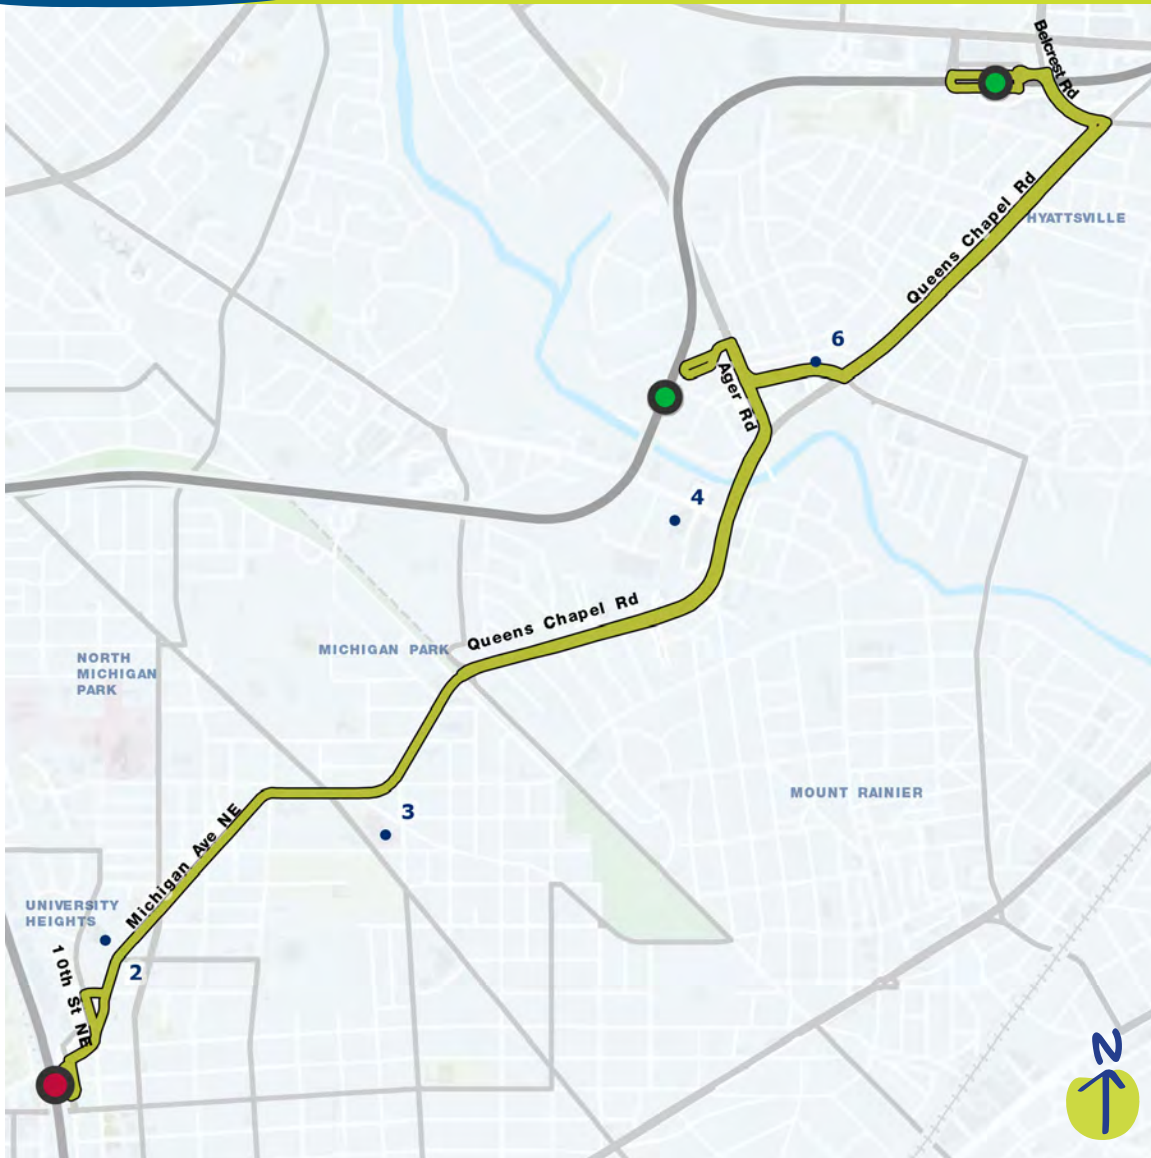

Brookland/CUA - Hyattsville Crossing

Proposed service in the draft Visionary Network

Compare to these current routes:

Metrobus F1, F2, F6, F8, R4

TheBus 18

Where will this route go? ↘

- 1 Brookland-CUA Metro Station
- 2 Turkey Thicket Recreation Center
- 3 The HSC Pediatric Center
- 4 Chillum Road Shopping Center
- 5 West Hyattsville Metro Station
- 6 Queens Chapel Town Center
- 7 Hyattsville Crossing Metro Station