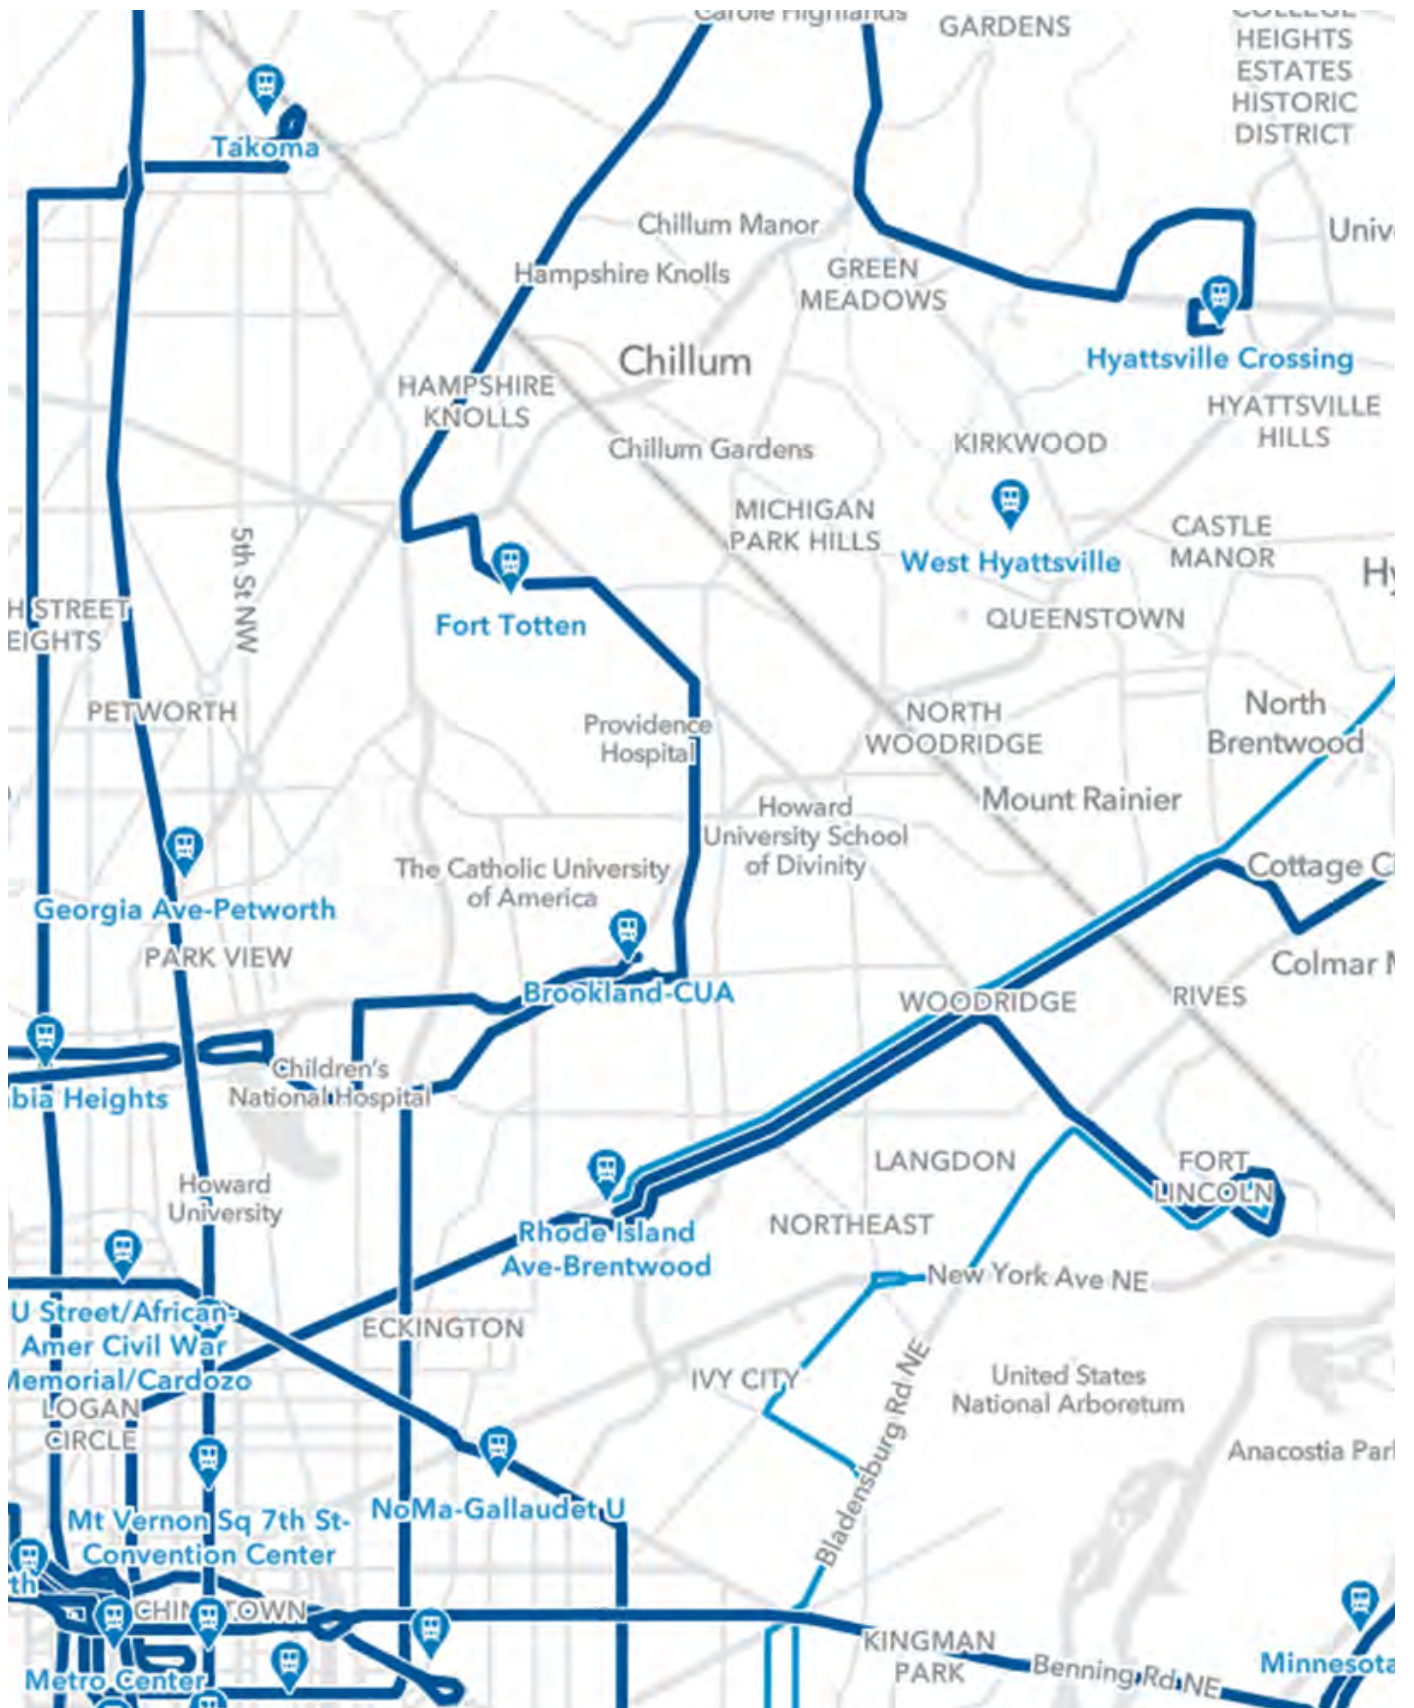

Visionary Draft

Current Bus Service

Visionary Draft 24hr Service

Tenleytown - Brookland/CUA

Proposed service in the draft Visionary Network

Compare to these current routes:

Metrobus H2, H4

Where will this route go? ↘

- 1 Tenleytown-AU Metro Station
- 2 Jackson-Reed High School
- 3 Tenley-Friendship Neighborhood Library
- 4 Hearst Recreation Center
- 5 Cleveland Park Metro Station
- 6 Columbia Heights Metro Station
- 7 Howard University
- 8 Children's National Hospital
- 9 Washington DC VA Medical Center
- 10 MedStar Washington Hospital Center
- 11 MedStar National Rehabilitation Hospital
- 12 Catholic University
- 13 Brookland-CUA Metro Station

Fort Totten - Franklin Square

Proposed service in the draft Visionary Network

Compare to these current routes:

Metrobus 80, D6, P6

Where will this route go? ↘

- 1 Fort Totten Metro Station
- 2 University of the District of Columbia - Bertie Backus Campus
- 3 Turkey Thicket Recreation Center
- 4 Brookland-CUA Metro Station
- 5 Catholic University of America
- 6 Trinity Washington University
- 7 Harry Thomas Recreation Center
- 8 Union Station Metro Station
- 9 Judiciary Square Metro Station
- 10 Metro Center Metro Station
- 11 McPherson Sq Metro Station