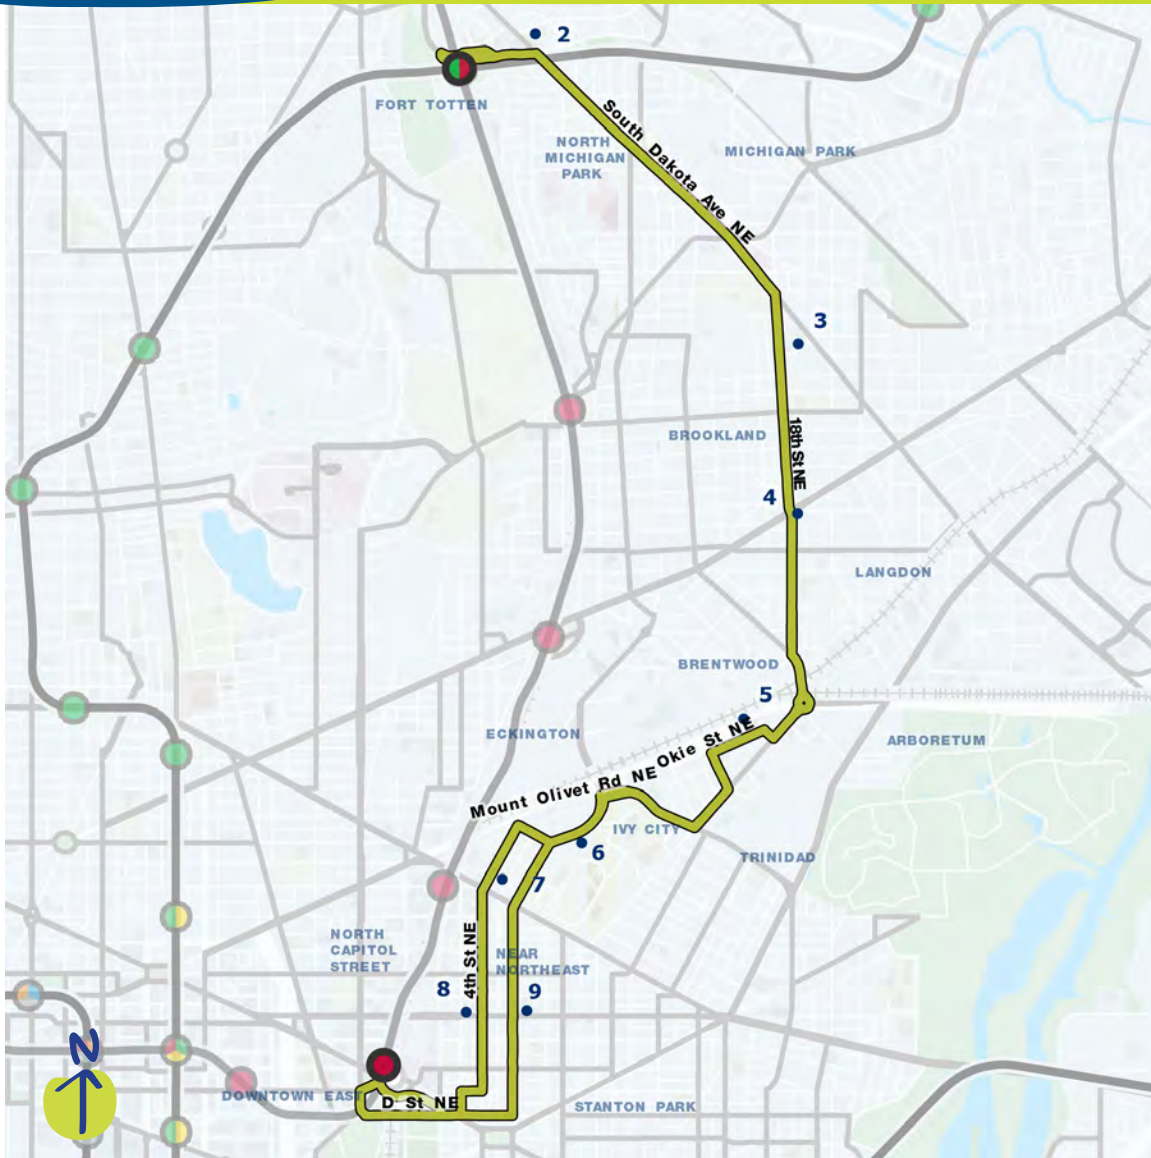

Fort Totten - Deanwood

Proposed service in the draft Visionary Network

Compare to these current routes:

Metrobus E2

Where will this route go? ↘

- 1 Fort Totten Metro Station
- 2 University of the District of Columbia - Bertie Backus Campus
- 3 Shops at Dakota Crossing / Fort Lincoln
- 4 Ar Rashidun Community Center
- 5 Deanwood Neighborhood Library
- 6 Deanwood Recreation Center
- 7 Deanwood Metro Station

Fort Totten - Union Station

Proposed service in the draft Visionary Network

Compare to these current routes:

Metrobus D8, E2

Where will this route go? ↘

- 1 Fort Totten Metro Station
- 2 University of the District of Columbia - Bertie Backer Campus
- 3 Taft Recreation Center
- 4 Woodridge Neighborhood Library
- 5 Target
- 6 KIPP DC College Preparatory
- 7 Union Market
- 8 Giant
- 9 Whole Foods
- 10 Union Station Metro Station