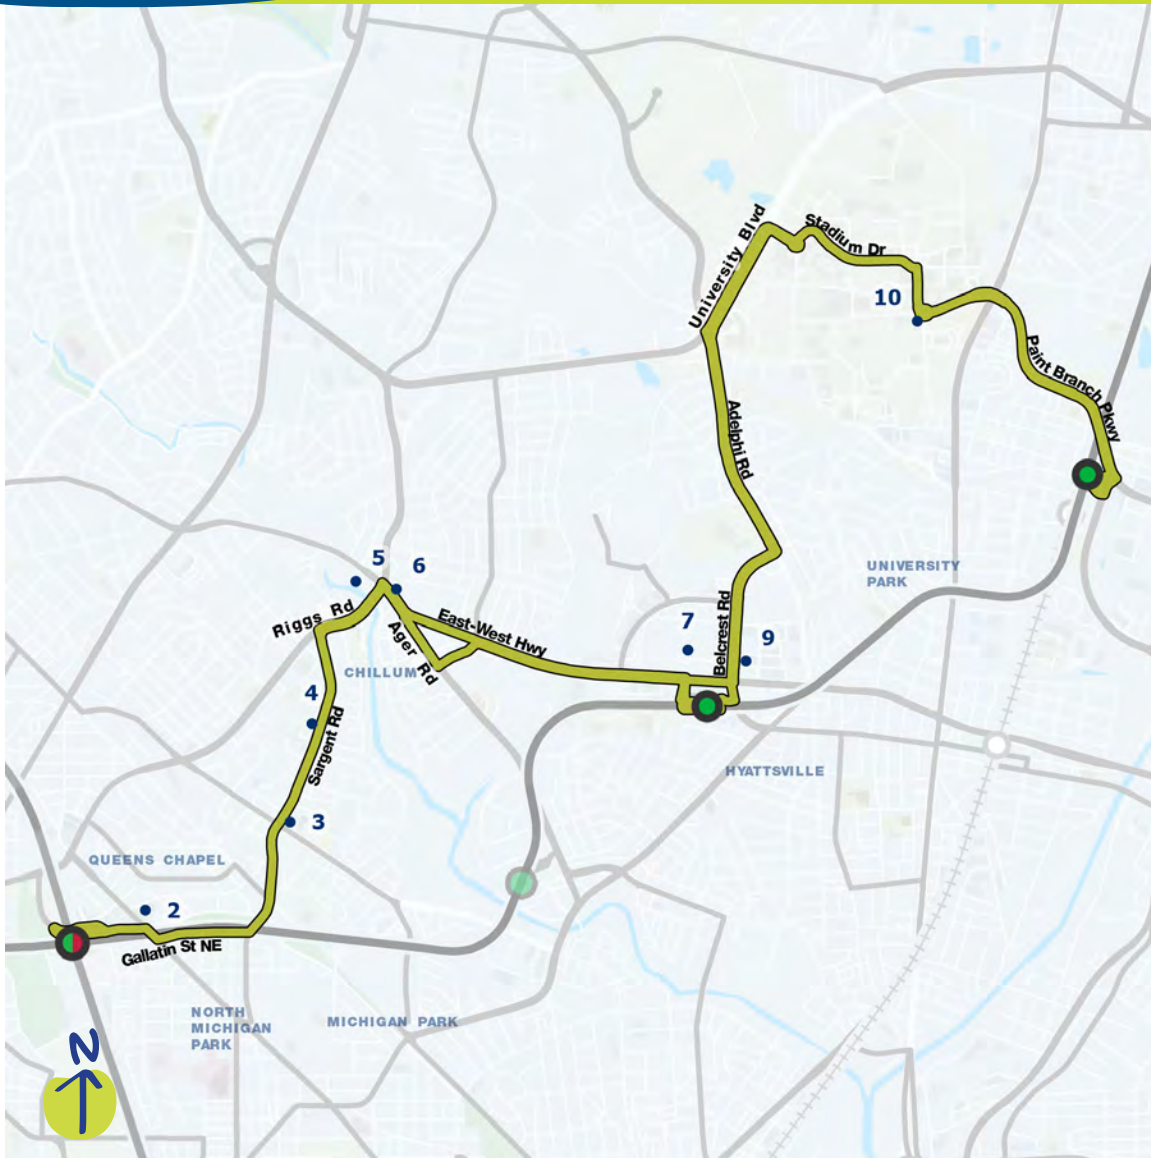

Cuando Metrorail no esté operando, MD143 tiene una extensión nocturna que continúa desde la estación de Metrorail Hyattsville Crossing hasta la estación de metro New Carrollton a través de East-West Highway y Riverdale Road.

Fort Totten - College Park

Proposed service in the draft Visionary Network

Compare to these current routes:

Metrobus C8, F6, F8

Where will this route go? ↘

- 1 Fort Totten Metro Station
- 2 University of the District of Columbia - Bertie Backus Campus
- 3 Sargent Road Shopping Center
- 4 Rollingcrest-Chillum Community Center
- 5 Parklawn Recreation Building
- 6 Green Meadow Shopping Center
- 7 Mall at Prince George's
- 8 Hyattsville Crossing Metro Station
- 9 Prince George's Community College - University Town Center
- 10 University of Maryland - College Park
- 11 College Park-U of Md Metro Station