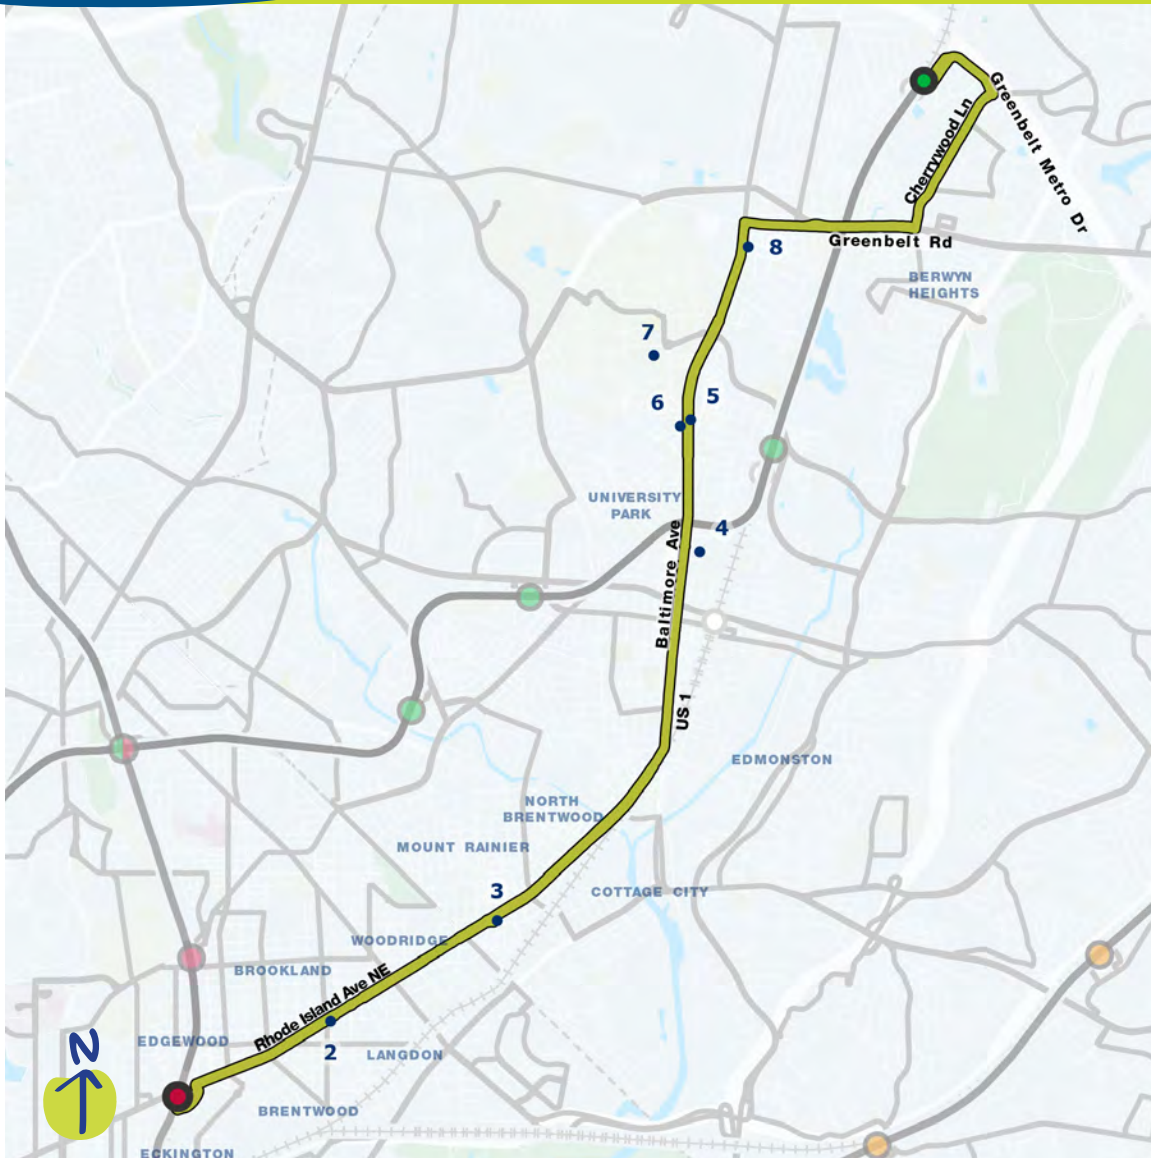

Rhode Island Ave/Brentwood - Greenbelt

Proposed service in the draft Visionary Network

Compare to these current routes:

Metrobus 83, 86, C2, T14, T18

TheBus 14, 17

Where will this route go? ↘

- 1 Rhode Island Ave Metro Station
- 2 Woodridge Neighborhood Library
- 3 Mount Rainier City Hall
- 4 The Station At Riverdale Park
- 5 College Park City Hall
- 6 College Park Shopping Center
- 7 University of Maryland - College Park
- 8 Lidl
- 9 Greenbelt Metro Station