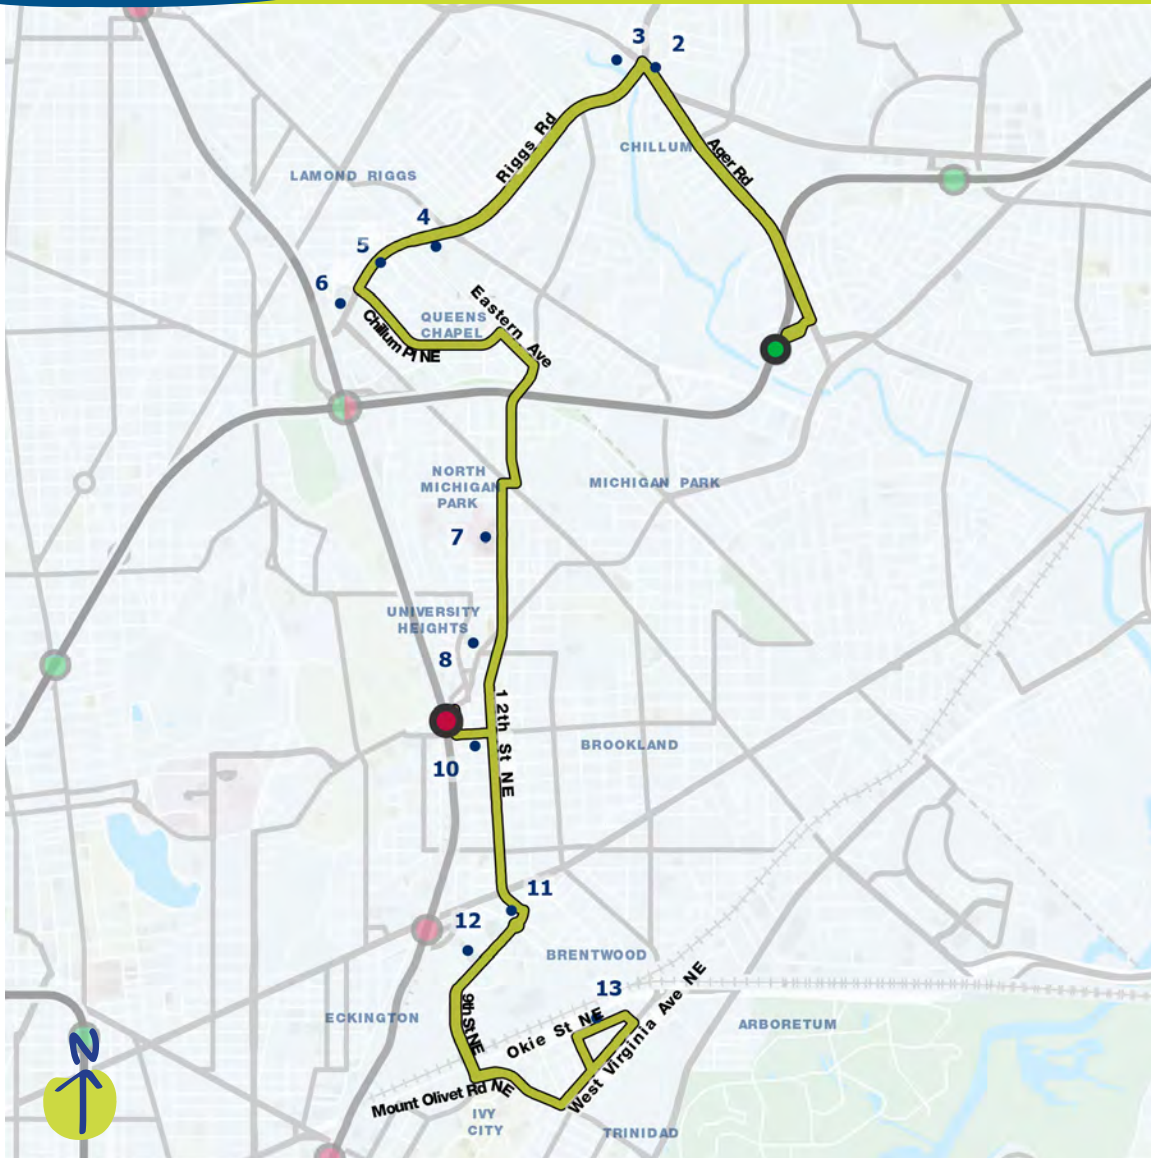

Fort Totten - Union Station

Proposed service in the draft Visionary Network

Compare to these current routes:

Metrobus D8, E2

Where will this route go? ↘

- 1 Fort Totten Metro Station
- 2 University of the District of Columbia - Bertie Backer Campus
- 3 Taft Recreation Center
- 4 Woodridge Neighborhood Library
- 5 Target
- 6 KIPP DC College Preparatory
- 7 Union Market
- 8 Giant
- 9 Whole Foods
- 10 Union Station Metro Station

West Hyattsville - Ivy City

Proposed service in the draft Visionary Network

Compare to these current routes:

Metrobus D8, E2, F6, H8, H9

TheBus 13A, 19

Where will this route go? ↘

- 1 West Hyattsville Metro Station
- 2 Green Meadow Shopping Center
- 3 Parklawn Recreation Building
- 4 Giant
- 5 Walmart Supercenter
- 6 Riggs LaSalle Recreation Center
- 7 Providence Health System
- 8 Turkey Thicket Recreation Center
- 9 Brookland-CUA Metro Station
- 10 Luke C. Moore High School
- 11 Unity Health Care - Brentwood Health Center
- 12 Rhode Island Place
- 13 Ivy City