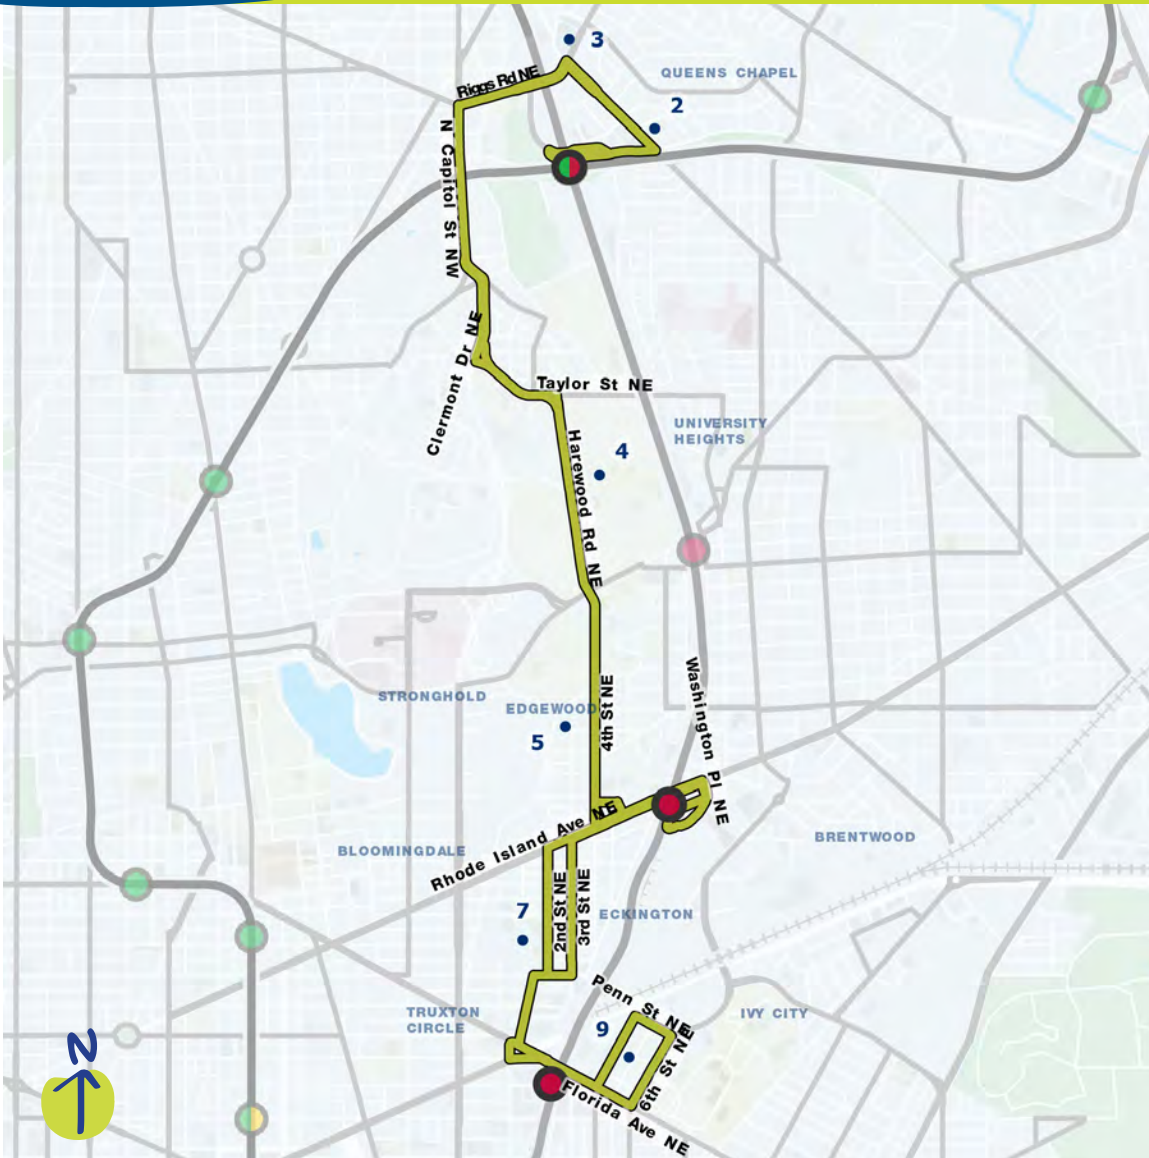

Silver Spring - Fort Totten

Proposed service in the draft Visionary Network

Compare to these current routes:

Metrobus 54, 59, K2, S2

Where will this route go? ↘

- 1 Paul S. Sarbanes Transit Center (Silver Spring Metro)
- 2 Giant
- 3 Target
- 4 District of Columbia International School
- 5 Takoma Park Library
- 6 Takoma Metro Station
- 7 Lamond Recreation Center
- 8 Fort Totten Metro Station

Fort Totten - Union Market

Proposed service in the draft Visionary Network

Compare to these current routes:

Metrobus 60, P6

Where will this route go? ↘

- 1 Fort Totten Metro Station
- 2 University of the District of Columbia - Bertie Backus Campus
- 3 Walmart
- 4 Catholic University of America
- 5 Edgewood Recreation Center
- 6 Rhode Island Ave Metro Station
- 7 McKinley Technology High School
- 8 NoMa-Gallaudet U Metro Station
- 9 Union Market